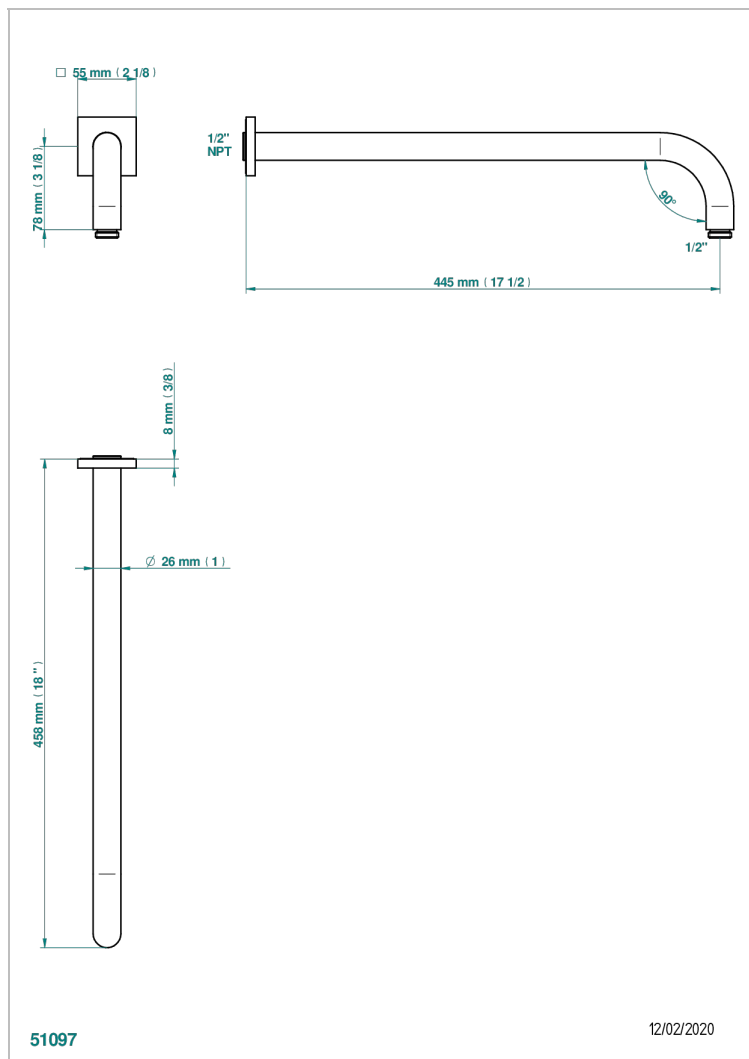

ICON-X CARBON GOLD

U7S-84L/US

Horizontal shower arm, 90°, lg: 17"

THG[®]
PARIS

CHARACTERISTIC

- Icon-x carbon gold
- Horizontal shower arm, 90°, lg: 17"

AVAILABLE FINITIONS

Blush PVD - H62
Brass color PVD - H49
Brown bronze color PVD - F33
Chrome polished - A02
Gold color PVD - H52
Gold mat - F07

Gold polished - F01
Graphite PVD - H64
Matt Umber PVD - H67
Matt blush PVD - H60
Matt brass color PVD - H50
Matt brown bronze color PVD - F34

Matt chrome (American satin) - C02
Matt gold color PVD - H53
Matt graphite PVD - H65
Matt nickel (American satin) - C01
Matt nickel color PVD - H56
Nickel antique / Sovereign - H28

Nickel color PVD - H55
Nickel polished - B01
Soft gold - F30
Soft matt gold - F31
Umber PVD - H66