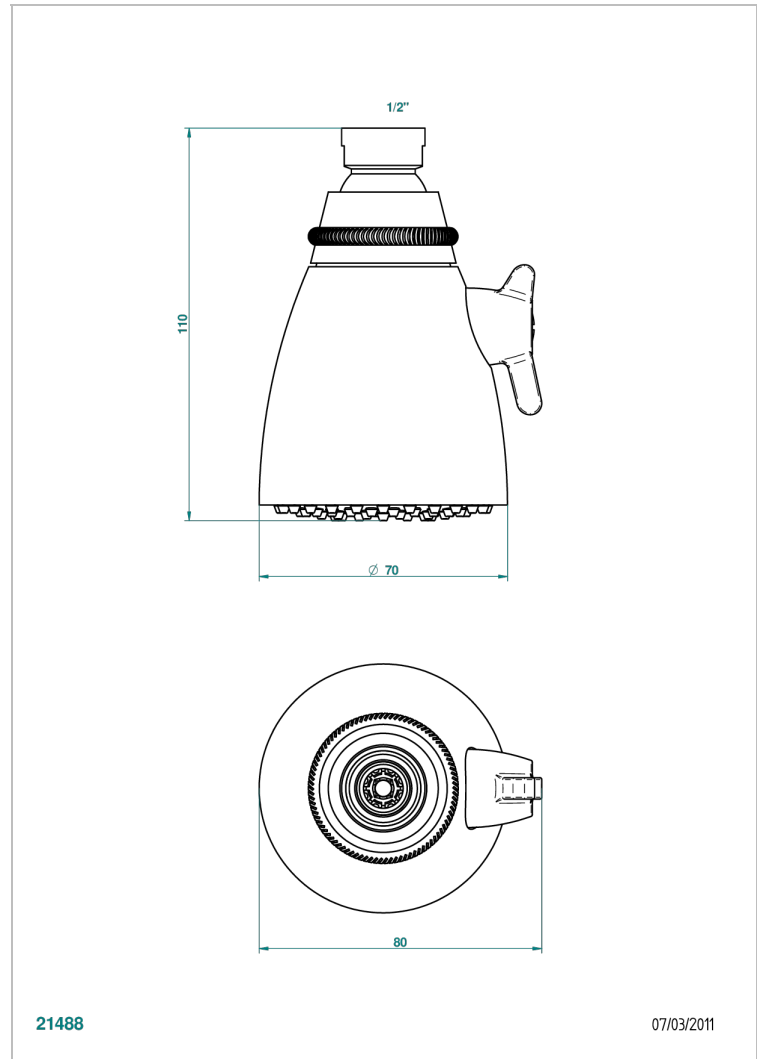

ICON-X CARBON GOLD

U7S-288L/US

Shower head, adjustable, 2" 3/4 diameter with Easyclean system

THG[®]
PARIS

21488

07/03/2011

CHARACTERISTIC

- Brass
- Adjustable jet Power
- Showerhead equipped with a flow limiter
- Mounted on a ball joint
- Showerhead with silicone nozzles to facilitate the removal of limescale
- Installation of a water softener is strongly recommended

TECHNICAL SPECS

- Recommandé : 3 bars (max. 5 bars) - Advised : 43,5 psi (max. 72 psi)
- 9,5 l/min à 3 bars (2.5 gpm at 43.5 psi)

AVAILABLE FINITIONS

Blush PVD - H62
Brass color PVD - H49
Brown bronze color PVD - F33
Chrome polished - A02
Gold color PVD - H52
Gold mat - F07