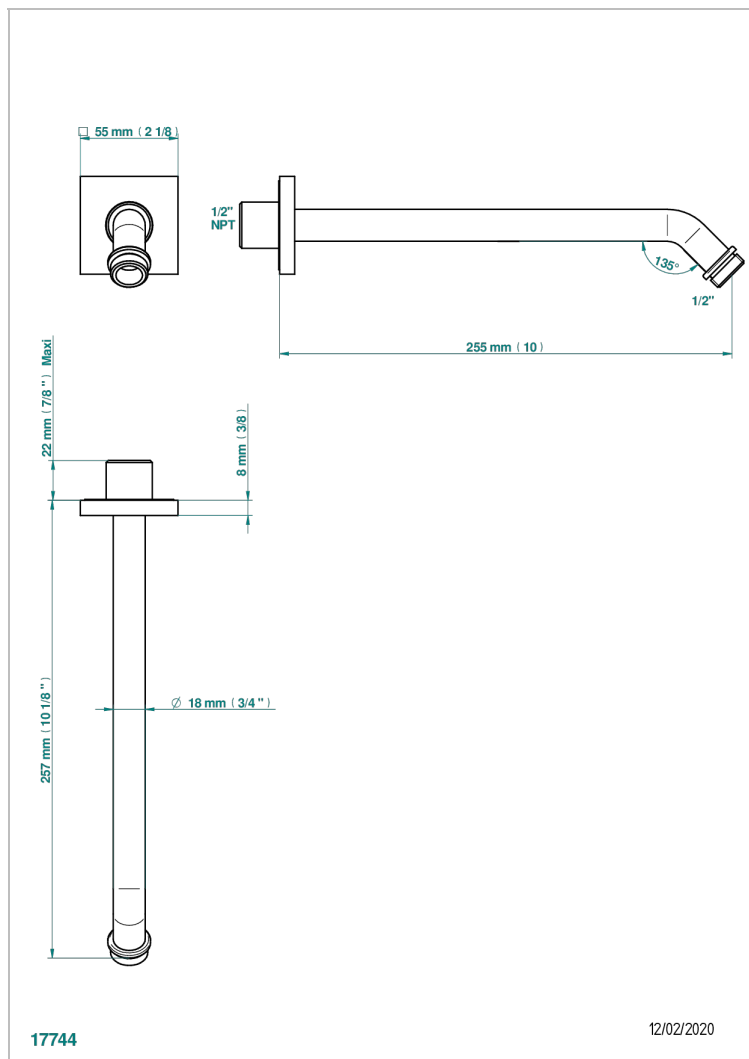

ICON-X TITANIUM WITH LEVER HANDLES

U7M-84/US

THG
PARIS

Horizontal shower arm, 45°, lg: 10"

17744

12/02/2020

CHARACTERISTIC

- Icon-x titanium with lever handles
- Horizontal shower arm, 45°, lg: 10"