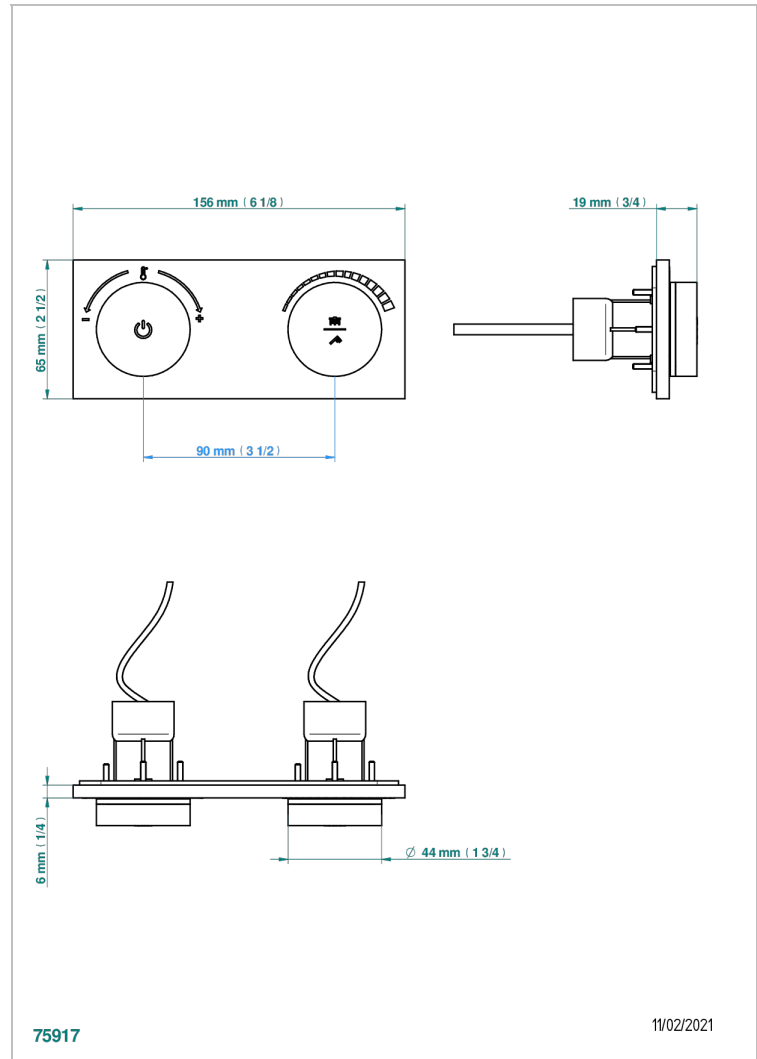

ICON-X TITANIUM

U7L-6772DB

THG
PARIS

Trim for electronic wall-mounted shower control, on/off and temperature control, 2 functions

CHARACTERISTIC

- Icon-x titanium
- Trim for electronic wall-mounted shower control, on/off and temperature control, 2 functions