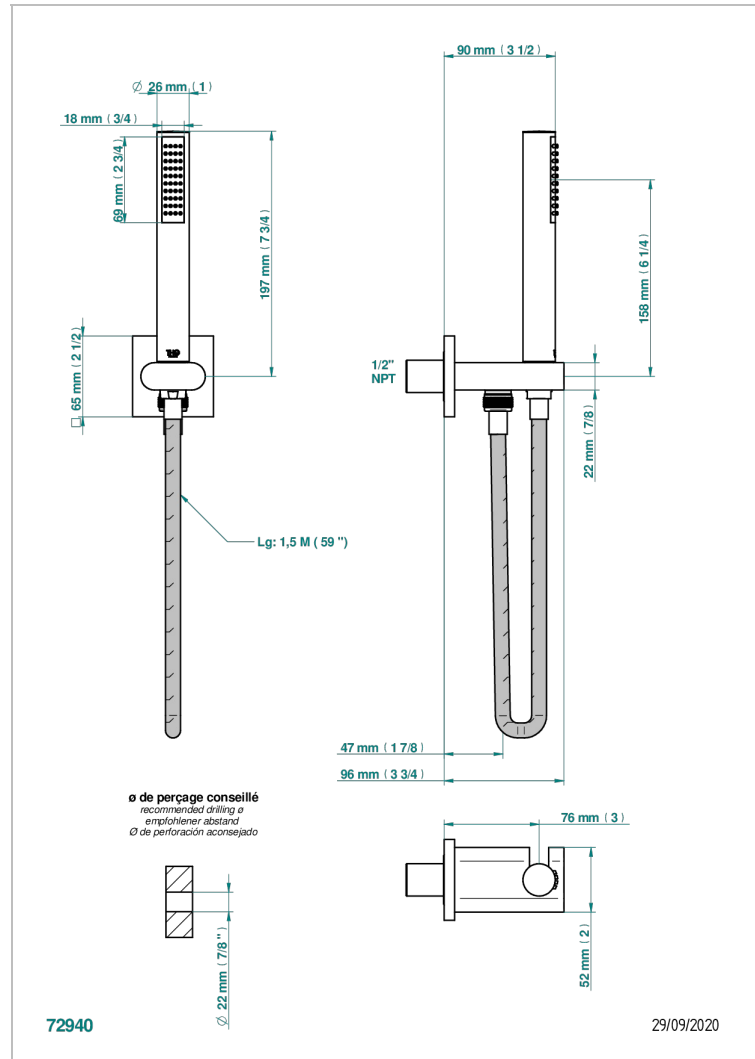

ICON-X TITANIUM

U7L-54/US

Wall mounted handshower with integrated fixed hook

CHARACTERISTIC

- Icon-x titanium
- Wall mounted handshower with integrated fixed hook

AVAILABLE FINITIONS

Blush PVD - H62
Brass color PVD - H49
Brown bronze color PVD - F33
Chrome polished - A02
Gold color PVD - H52
Gold mat - F07

Gold polished - F01
Graphite PVD - H64
Matt Umber PVD - H67
Matt blush PVD - H60
Matt brass color PVD - H50
Matt brown bronze color PVD - F34

Matt chrome (American satin) - C02
Matt gold color PVD - H53
Matt graphite PVD - H65
Matt nickel (American satin) - C01
Matt nickel color PVD - H56
Nickel antique / Sovereign - H28

Nickel color PVD - H55
Nickel polished - B01
Soft gold - F30
Soft matt gold - F31
Umber PVD - H66