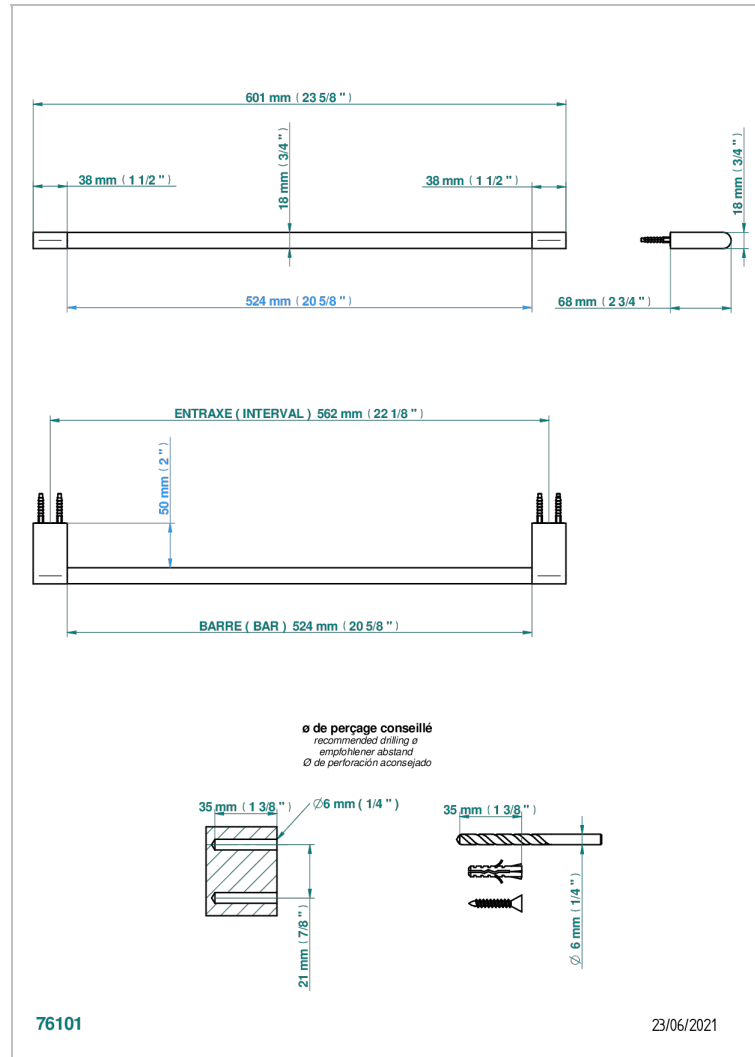

# ICON-X TITANIUM

U7L-514/60

Towel bar, 24" long

## CHARACTERISTIC

- Icon-x titanium
- Towel bar, 24" long