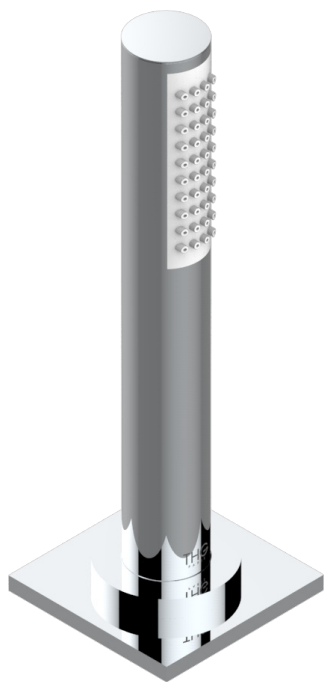

# ICON-X METAL INLAY WITH LEVER HANDLES

U7K-60A

Deck mounted hand shower, with hose

## CHARACTERISTIC

- ACS : 20ACCLY558

## AVAILABLE FINITIONS

Blush PVD - H62  
Brass color PVD - H49  
Brown bronze color PVD - F33  
Chrome polished - A02  
Gold color PVD - H52  
Gold mat - F07

Gold polished - F01  
Graphite PVD - H64  
Matt Umber PVD - H67  
Matt blush PVD - H60  
Matt brass color PVD - H50  
Matt brown bronze color PVD - F34

Matt chrome (American satin) - C02  
Matt gold color PVD - H53  
Matt graphite PVD - H65  
Matt nickel (American satin) - C01  
Matt nickel color PVD - H56  
Nickel antique / Sovereign - H28

Nickel color PVD - H55  
Nickel polished - B01  
Polished chrome with gold inlay - GA1  
Soft gold - F30  
Soft matt gold - F31  
Umber PVD - H66