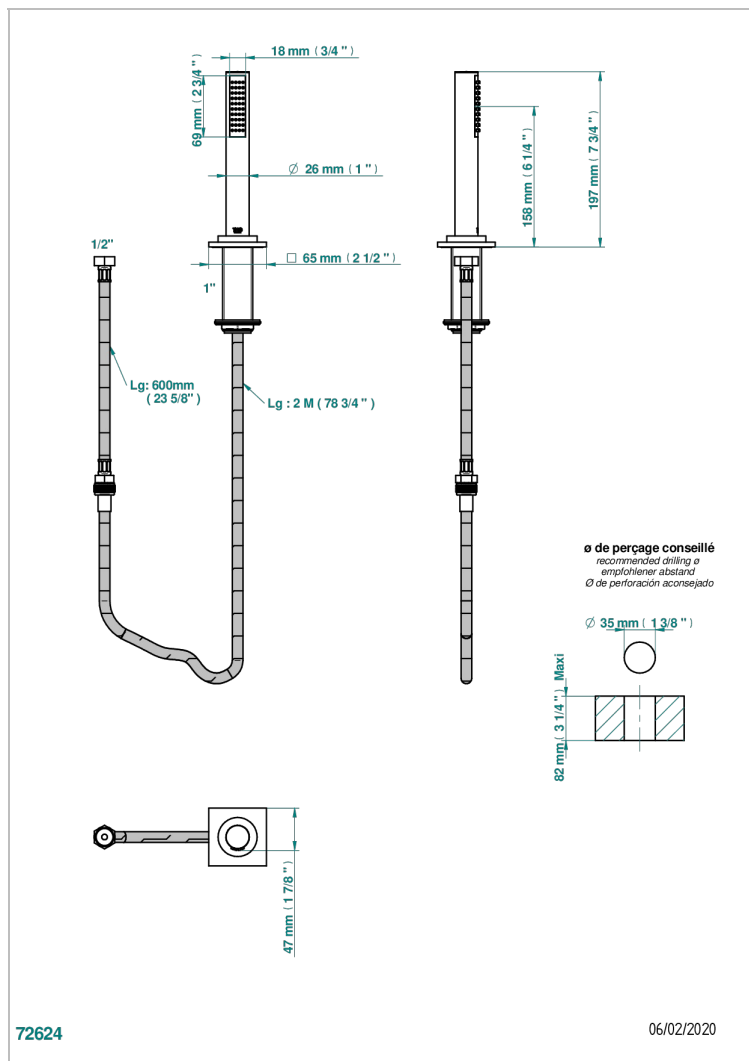

# ICON-X METAL INLAY WITH LEVER HANDLES

U7K-60A

Deck mounted hand shower, with hose

## CHARACTERISTIC

- ACS : 20ACCLY558