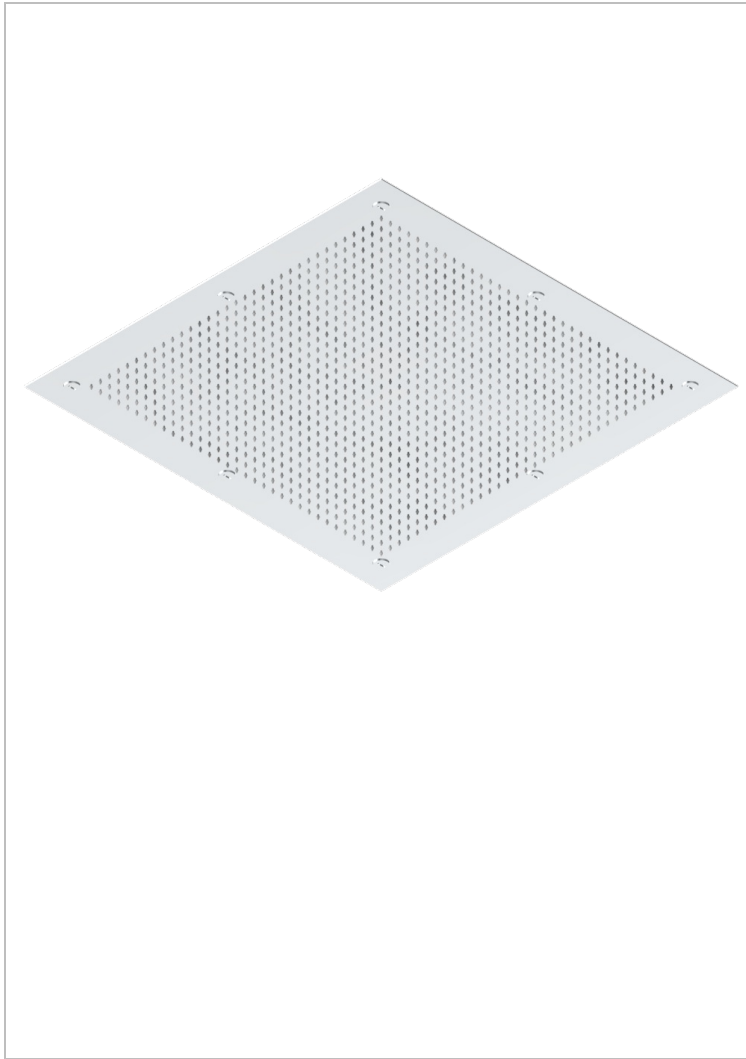

# ICON-X METAL INLAY

U7J-489

Metal sky shower 24" 3/4 x 24" 3/4 with Easyclean system (available only in A02, B01, C01, F01, F30)

## CHARACTERISTIC

- Brass
- Requires a minimum false ceiling of 25 cm
- Showerhead with silicone nozzles to facilitate the removal of limescale
- Installation of a water softener is strongly recommended