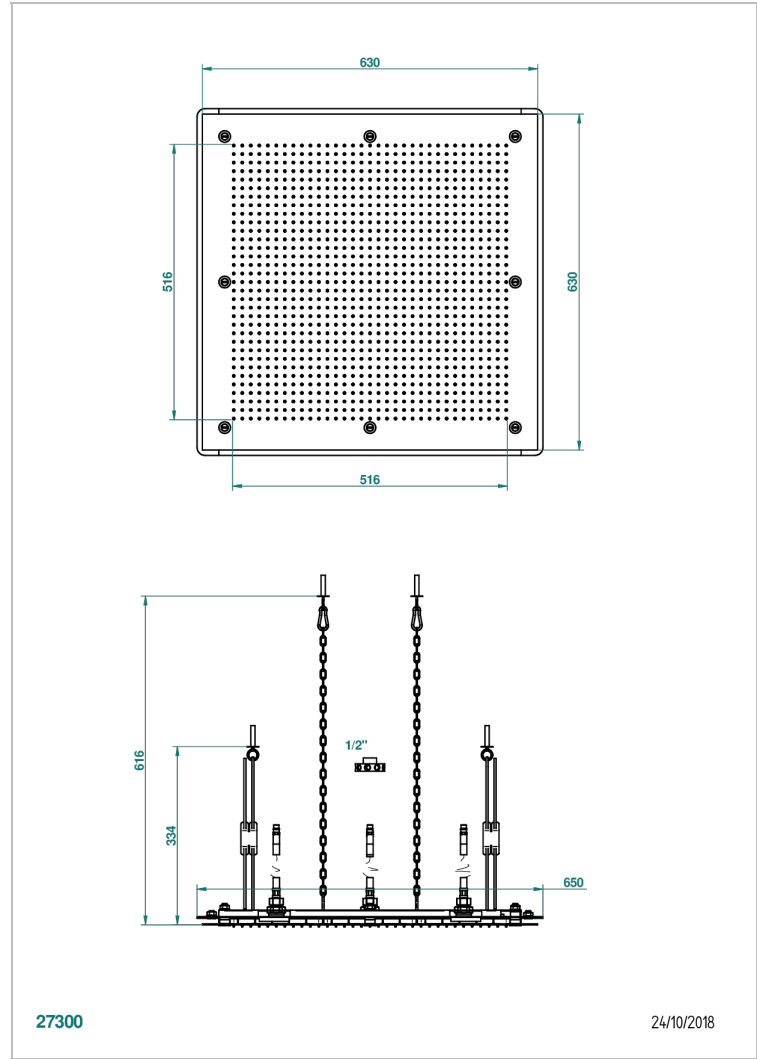

# ICON-X METAL INLAY

U7J-489

Metal sky shower 24" 3/4 x 24" 3/4 with Easyclean system (available only in A02, B01, C01, F01, F30)

## CHARACTERISTIC

- Brass
- Requires a minimum false ceiling of 25 cm
- Showerhead with silicone nozzles to facilitate the removal of limescale
- Installation of a water softener is strongly recommended

## TECHNICAL SPECS

- Recommandé : 3 bars (max. 5 bars) - Advised : 43,5 psi (max. 72 psi)
- 29 l/min à 3 bars (7,3 gpm at 43.5 psi)