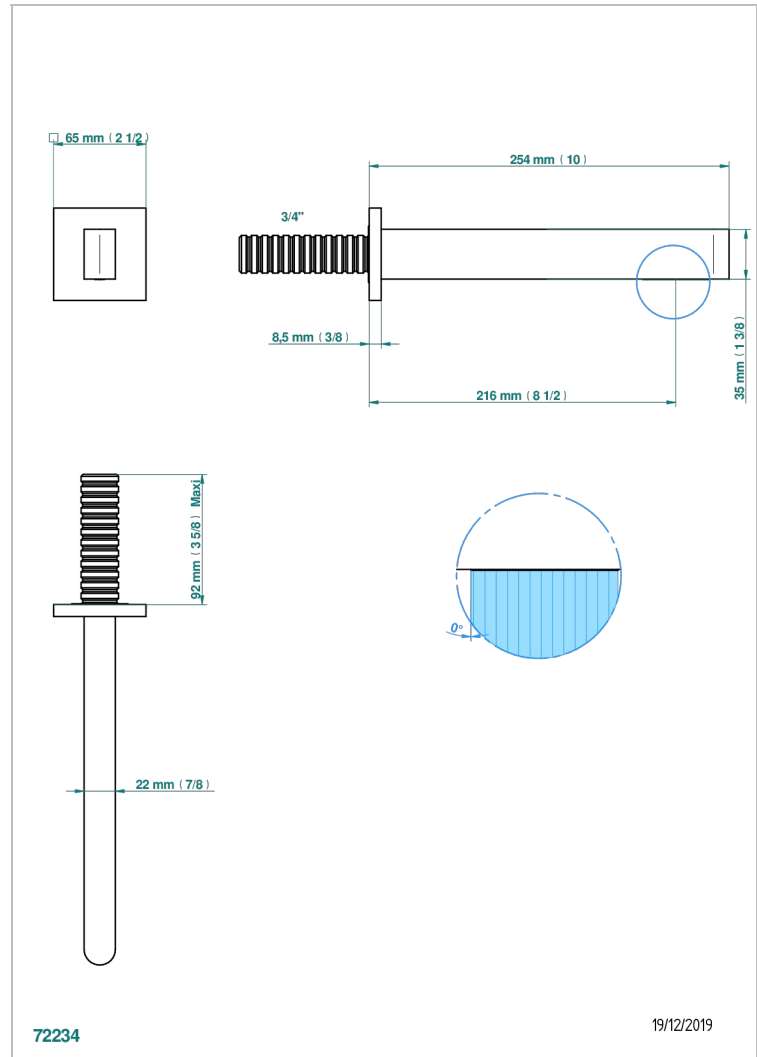

# ICON-X METAL INLAY

U7J-42SGB

Bath spout, wall mounted

## CHARACTERISTIC

- Icon-x metal inlay
- Bath spout, wall mounted