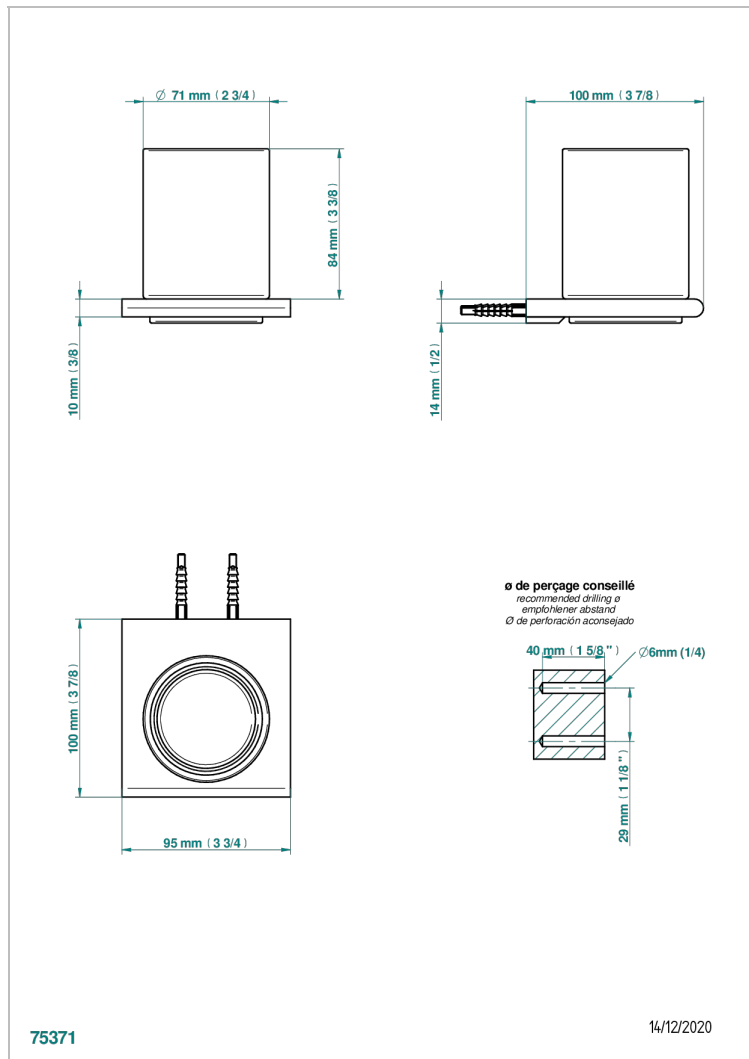

ICON-X WITH LEVER HANDLES

U7H-536

Tumbler holder, wall mounted

THG
PARIS

CHARACTERISTIC

- Icon-x with lever handles
- Tumbler holder, wall mounted

AVAILABLE FINITIONS

Blush PVD - H62
Brass color PVD - H49
Brown bronze color PVD - F33
Chrome polished - A02
Gold color PVD - H52
Gold mat - F07