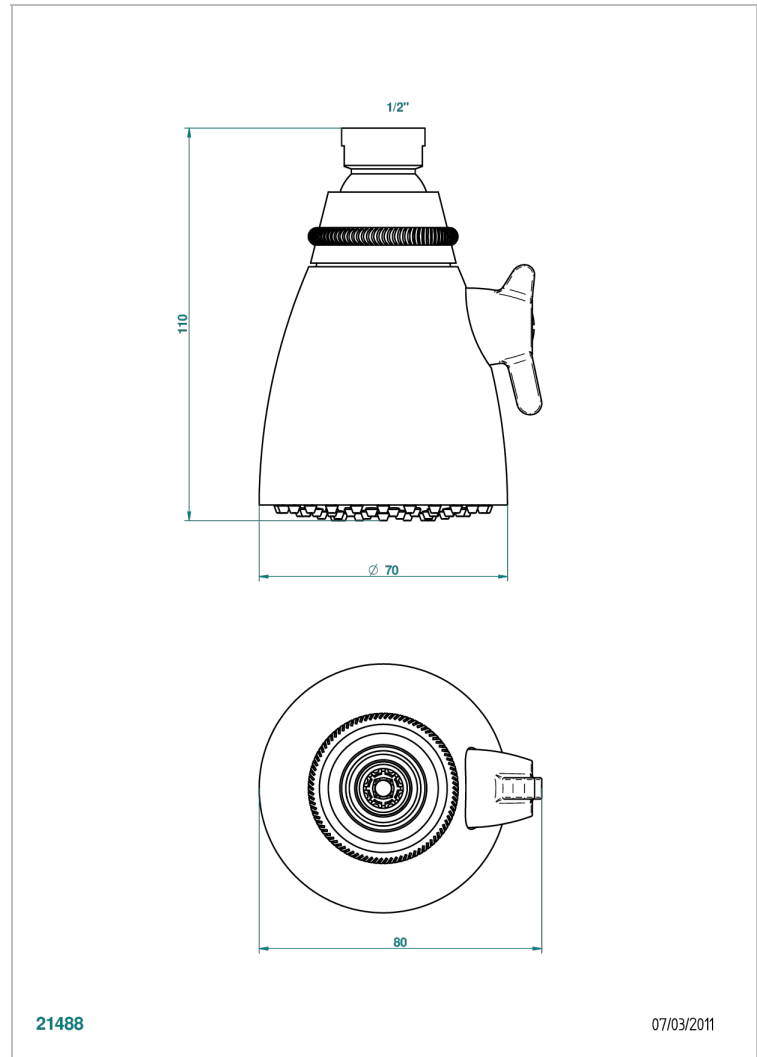

# ICON-X

U7G-288L/US

Shower head, adjustable, 2" 3/4 diameter with Easyclean system

THG<sup>®</sup>  
PARIS

21488

07/03/2011

## CHARACTERISTIC

- Brass
- Adjustable jet Power
- Showerhead equipped with a flow limiter
- Mounted on a ball joint
- Showerhead with silicone nozzles to facilitate the removal of limescale
- Installation of a water softener is strongly recommended