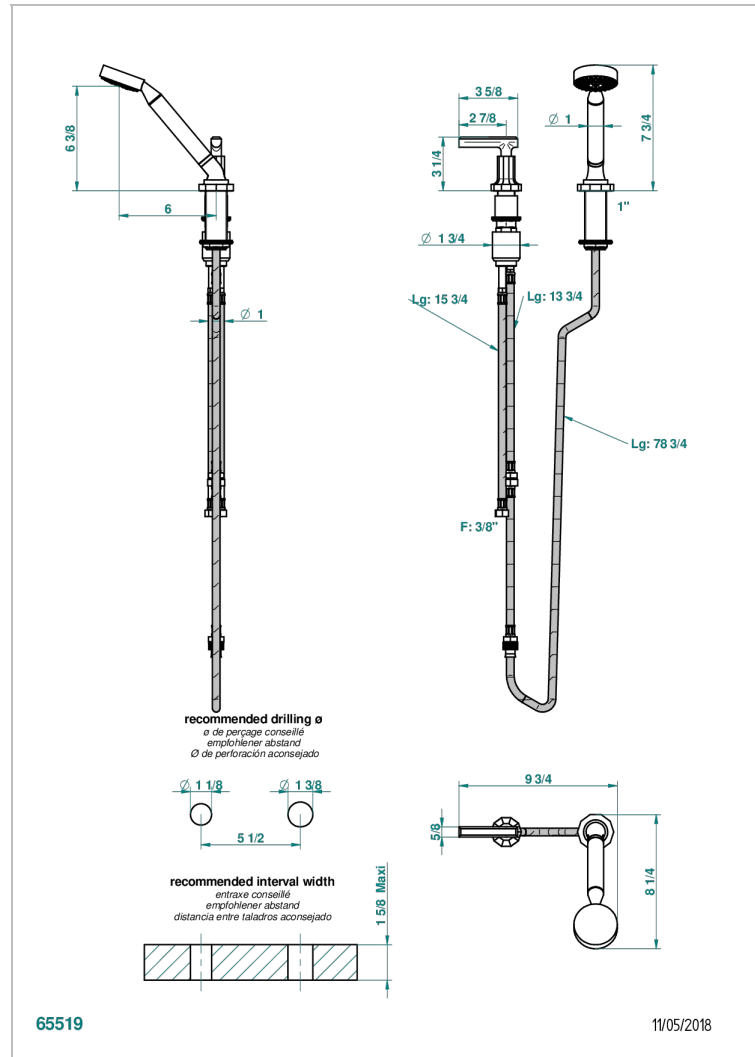

LES ONDES WITH LEVER HANDLES

G8B-6532/60A

Deck mounted mixer with handshower, progressive cartridge

CHARACTERISTIC

- Les Ondes with lever handles
- Deck mounted mixer with handshower, progressive cartridge

AVAILABLE FINITIONS

Blush PVD - H62
 Brass color PVD - H49
 Brown bronze color PVD - F33
 Chrome polished - A02
 Chrome polished / gold polished - G02
 Copper antique matt, coated - H07

Gold color PVD - H52
 Gold mat - F07
 Gold polished - F01
 Graphite PVD - H64
 Light coated bronze - D01
 Matt Umber PVD - H67

Matt blush PVD - H60
 Matt brass color PVD - H50
 Matt brown bronze color PVD - F34
 Matt chrome (American satin) - C02
 Matt gold color PVD - H53
 Matt graphite PVD - H65

Matt nickel (American satin) - C01
 Matt nickel color PVD - H56
 Nickel antique / Sovereign - H28
 Nickel color PVD - H55
 Nickel polished - B01
 Silver polished, antique - H03