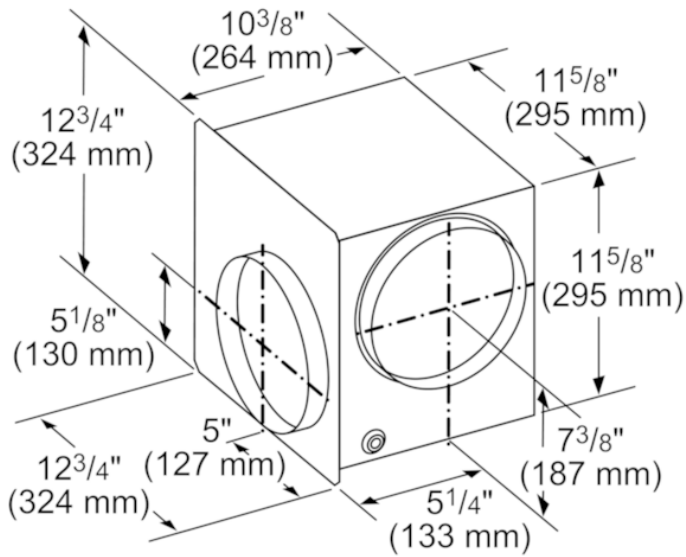

600 CFM Flexible Blower for Downdraft

measurements in inches (mm)

Product Features

Product group	Accessory
Brand	Thermador
SKU	VTD600P
Internal article number	VTD600P
EAN code	825225919100
Product packaging dimensions (HxWxD) (in)	8 11/16" x 16 9/16" x 17 5/16"
Net weight (lbs)	20
Gross weight (lbs)	22
Standard number of units per pallet	24
UPC code	825225919100
Name of product image	MCSA02811725_Thermador_blower_VTD600P_d

Technical Specification

Notes: Please refer to installation instructions. Installation instructions are available at www.thermador.com. Specifications are correct at the time of printing. Thermador reserves the right to change product specifications and design at any time, without notice.

1 800 735 4328 | WWW.THERMADOR.COM | 1901 Main Street, Suite 600 Irvine, CA 92614

©2020 BSH HOME APPLIANCES CORPORATION, ALL RIGHTS RESERVED LITHO DATE: 04/2020