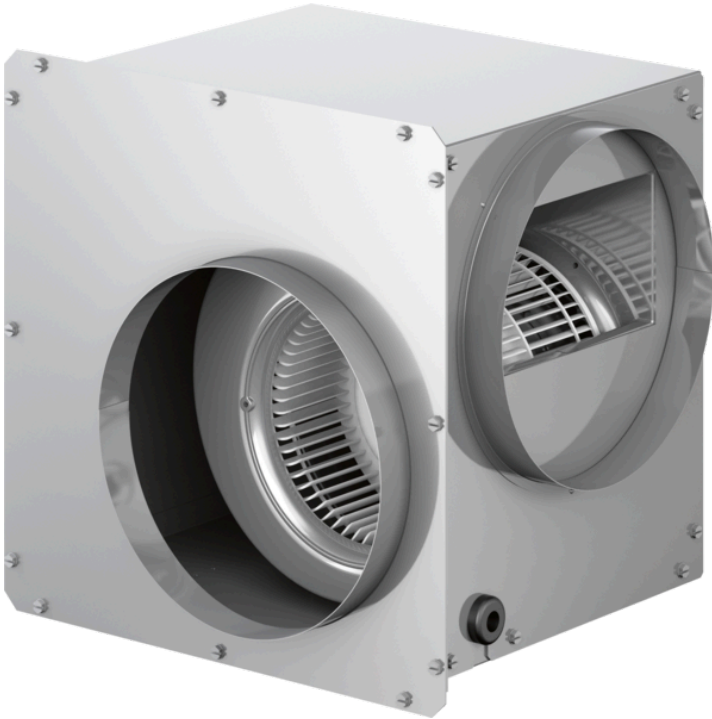

600 CFM Flexible Blower for Downdraft

Product Features

Performance

Designed for use with UCVM30RS, UCVM36RS and UCVP36RS downdrafts

Capable up to 600 CFM in performance

Some blower positions may need deeper cabinets. See installation guide

Recirculation kit available, use with induction/electric cooktops only

Additional accessories may be required for installation, see manual

Notes: Please refer to installation instructions. Installation instructions are available at www.thermador.com. Specifications are correct at the time of printing. Thermador reserves the right to change product specifications and design at any time, without notice.

1 800 735 4328 | WWW.THERMADOR.COM | 1901 Main Street, Suite 600 Irvine, CA 92614

©2020 BSH HOME APPLIANCES CORPORATION, ALL RIGHTS RESERVED LITHO DATE: 04/2020