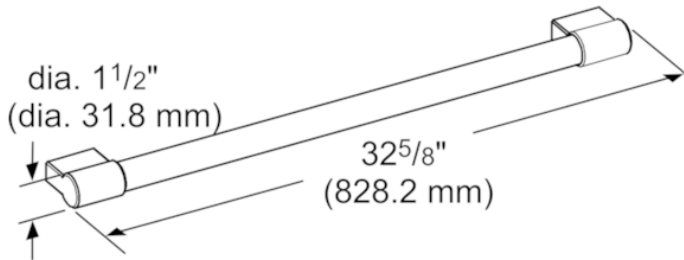

36" Professional Handle New Design

Product Features

Notes: Please refer to installation instructions. Installation instructions are available at www.thermador.com. Specifications are correct at the time of printing. Thermador reserves the right to change product specifications and design at any time, without notice.

1 800 735 4328 | WWW.THERMADOR.COM | 1901 Main Street, Suite 600 Irvine, CA 92614

©2020 BSH HOME APPLIANCES CORPORATION, ALL RIGHTS RESERVED LITHO DATE: 05/2020

36" Professional Handle New Design

measurements in inches (mm)

Product Features

Brand	Thermador
SKU	PR36HNDL20
Internal article number	00000000011024428
EAN code	825225944683
Net weight (lbs)	2
Gross weight (lbs)	3
Standard number of units per pallet	96
UPC code	825225944683
Name of product image	MCSA02072545_H9416_1460303_PR36HNDL20_cmy