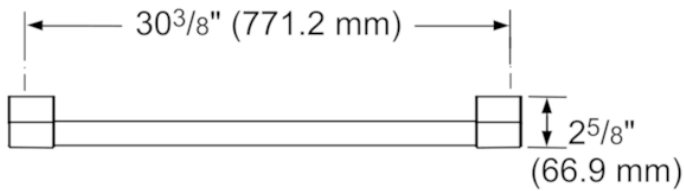

36" Professional Handle New Design

Product Features

Notes: Please refer to installation instructions. Installation instructions are available at www.thermador.com. Specifications are correct at the time of printing. Thermador reserves the right to change product specifications and design at any time, without notice.

1 800 735 4328 | WWW.THERMADOR.COM | 1901 Main Street, Suite 600 Irvine, CA 92614

©2020 BSH HOME APPLIANCES CORPORATION, ALL RIGHTS RESERVED LITHO DATE: 05/2020

36" Professional Handle New Design

measurements in inches (mm)

Product Features

Brand	Thermador
SKU	PR36HNDL20
Internal article number	00000000011024428
EAN code	825225944683
Net weight (lbs)	2
Gross weight (lbs)	3
Standard number of units per pallet	96
UPC code	825225944683
Name of product image	MCSA02072545_H9416_1460303_PR36HNDL20_cmy