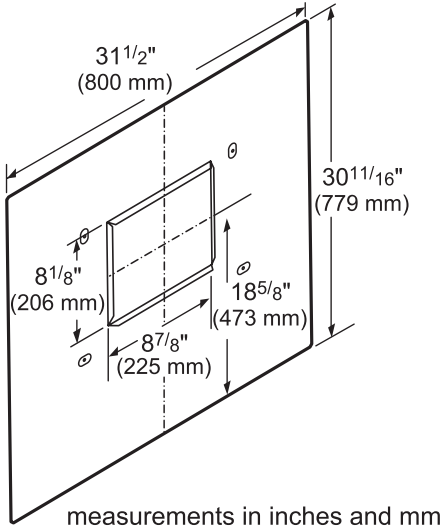

VTN1090R-1000 CFM

measurements in inches and mm

PH48GWS
27-INCH DEPTH WALL HOOD
(48-INCH WIDTH)
PROFESSIONAL® SERIES

REMOTE BLOWER ACCESSORIES

ROOFPLATE-RFPLT600P

ROOFPLATE-RFPLT1000P

EXTNCB25W

For use with the following Inline and Remote Blowers: VTR630W, VTR1030W, VTR1330W, VTI610W, VTI1010W