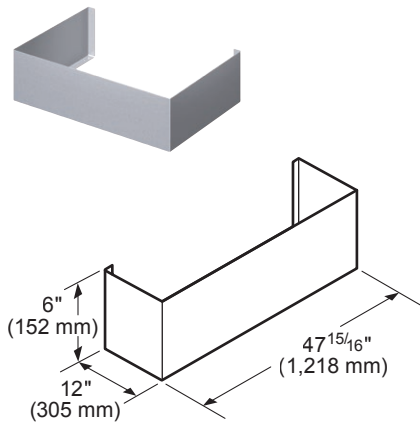

DC486W 6" TALL