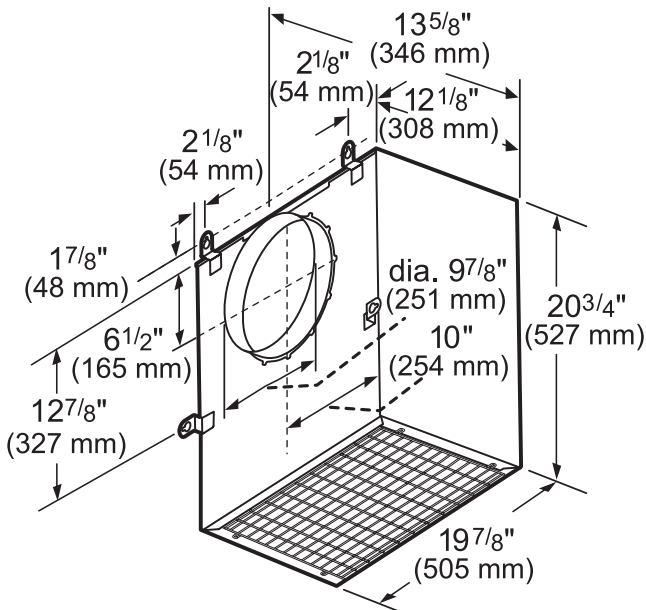

REMOTE BLOWERS (MOUNTED TO ROOF OR EXTERNAL WALL)

VTR630W-600 CFM

VTR1030W-1000 CFM

measurements in inches and mm

measurements in inches and mm

VTR1330W-1300 CFM

measurements in inches and mm

PH48GWS
27-INCH DEPTH WALL HOOD
(48-INCH WIDTH)
PROFESSIONAL® SERIES