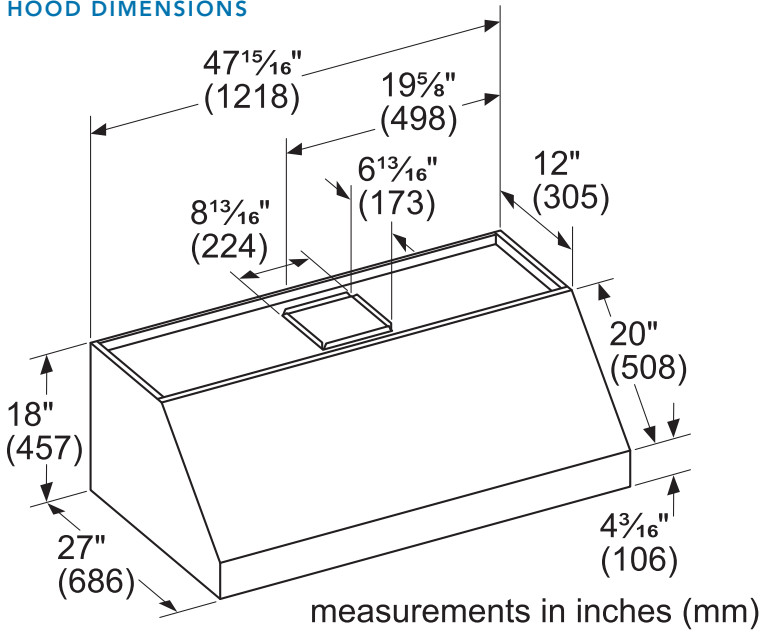

PH48GWS
27-INCH DEPTH WALL HOOD
(48-INCH WIDTH)
PROFESSIONAL® SERIES

HOOD DIMENSIONS

OPTIONAL ACCESSORIES

48" WIDE DUCT COVER

Stainless steel duct cover for wall hood applications