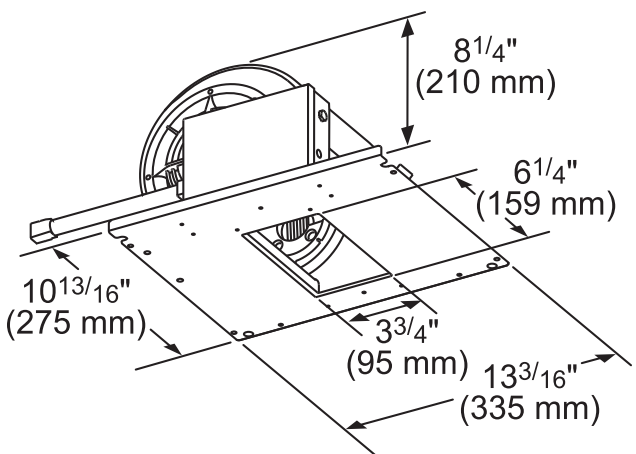

REMOTE BLOWERS (MOUNTED TO ROOF OR EXTERNAL WALL)

VTR630W-600 CFM

VTR1030W-1000 CFM

measurements in inches and mm

measurements in inches and mm

VTR1330W-1300 CFM

measurements in inches and mm

PH48GWS
27-INCH DEPTH WALL HOOD
(48-INCH WIDTH)
PROFESSIONAL® SERIES

INLINE BLOWERS (MOUNTED BETWEEN KITCHEN AND EXTERNAL WALL)

VTI610W-600 CFM

measurements in inches and mm

VTI1010W-1000 CFM

measurements in inches and mm

INTEGRATED BLOWERS (MOUNTED IN HOOD)

VTN630W-600 CFM

measurements in inches (mm)

VTN1090R-1000 CFM

measurements in inches and mm

PH48GWS
27-INCH DEPTH WALL HOOD
(48-INCH WIDTH)
PROFESSIONAL® SERIES

REMOTE BLOWER ACCESSORIES

ROOFPLATE-RFPLT600P

ROOFPLATE-RFPLT1000P

EXTNCB25W

For use with the following Inline and Remote Blowers: VTR630W, VTR1030W, VTR1330W, VTI610W, VTI1010W