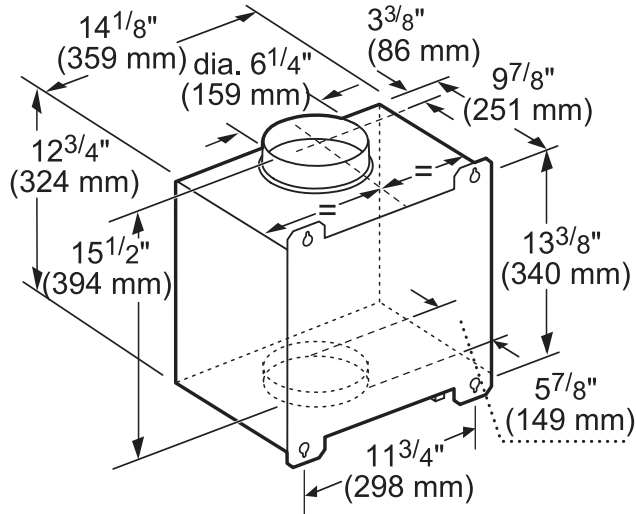

PH48GWS
27-INCH DEPTH WALL HOOD
(48-INCH WIDTH)
PROFESSIONAL® SERIES

INLINE BLOWERS (MOUNTED BETWEEN KITCHEN AND EXTERNAL WALL)

VTI610W-600 CFM

measurements in inches and mm

VTI1010W-1000 CFM