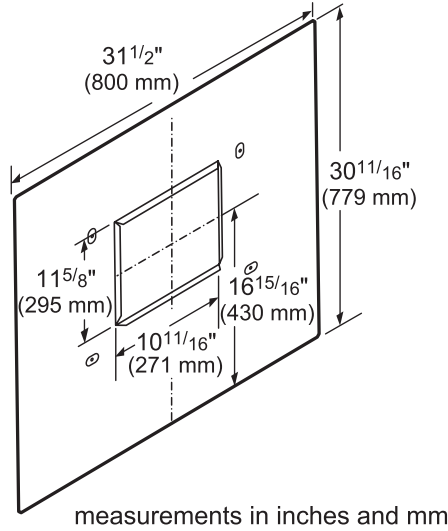

VTN1090R-1000 CFM

measurements in inches and mm

PH48GWS
27-INCH DEPTH WALL HOOD
(48-INCH WIDTH)
PROFESSIONAL® SERIES

REMOTE BLOWER ACCESSORIES

ROOFPLATE-RFPLT600P

ROOFPLATE-RFPLT1000P

EXTNCB25W

For use with the following Inline and Remote Blowers: VTR630W, VTR1030W, VTR1330W, VTI610W, VTI1010W