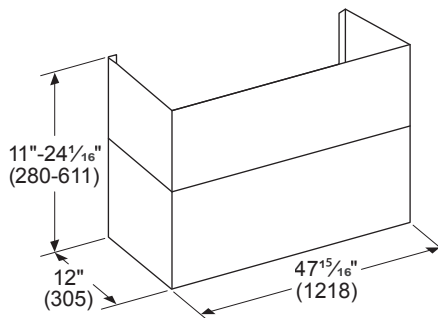

DC4889W TELESCOPING FOR 8'-9' CEILINGS