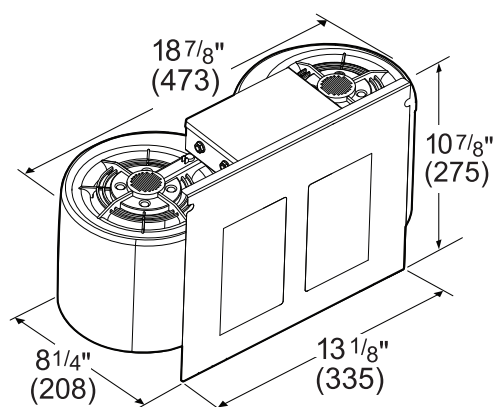

REMOTE BLOWERS (MOUNTED TO ROOF OR EXTERNAL WALL)

VTR630W-600 CFM

VTR1030W-1000 CFM

measurements in inches and mm

measurements in inches and mm

VTR1330W-1300 CFM

measurements in inches and mm

PH48GWS
27-INCH DEPTH WALL HOOD
(48-INCH WIDTH)
PROFESSIONAL® SERIES

INLINE BLOWERS (MOUNTED BETWEEN KITCHEN AND EXTERNAL WALL)

VTI610W-600 CFM

measurements in inches and mm

VTI1010W-1000 CFM

measurements in inches and mm

INTEGRATED BLOWERS (MOUNTED IN HOOD)

VTN630W-600 CFM

measurements in inches (mm)

VTN1090R-1000 CFM

measurements in inches and mm

PH48GWS
27-INCH DEPTH WALL HOOD
(48-INCH WIDTH)
PROFESSIONAL® SERIES

REMOTE BLOWER ACCESSORIES

ROOFPLATE-RFPLT600P

ROOFPLATE-RFPLT1000P

EXTNCB25W

For use with the following Inline and Remote Blowers: VTR630W, VTR1030W, VTR1330W, VTI610W, VTI1010W