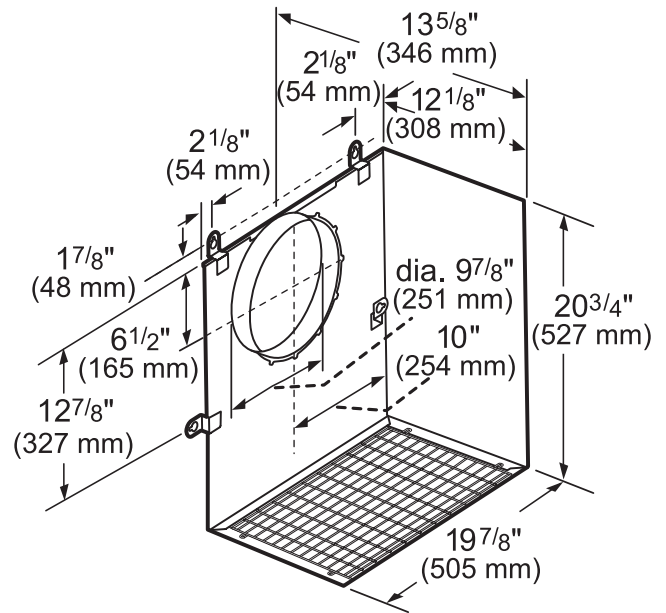

PH48GWS

27-INCH DEPTH WALL HOOD

(48-INCH WIDTH)

PROFESSIONAL® SERIES

MODEL	DESCRIPTION		ELECTRIC LOAD						
			VTN630W	VTN1090R	VTI610W	VTI1010W	VTR630W	VTR1030W	VTR1330W
PH48GWS	48" Grand Wall Hood	Amps	9.8	13.2	11.7	13.6	11.7	13.6	17.1
		Watts	1,176	1,584	1,404	1,632	1,404	1,632	2,052

REMOTE BLOWERS (MOUNTED TO ROOF OR EXTERNAL WALL)

VTR630W-600 CFM

VTR1030W-1000 CFM

measurements in inches and mm

measurements in inches and mm

VTR1330W-1300 CFM

measurements in inches and mm

PH48GWS
27-INCH DEPTH WALL HOOD
(48-INCH WIDTH)
PROFESSIONAL® SERIES