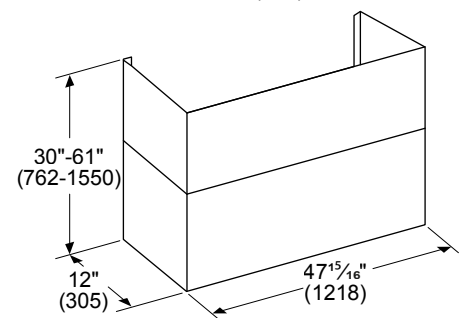

DC481012W TELESCOPING FOR 10'-12' CEILINGS

REMOTE CONTROL PANEL REMCPW

Convenience at your fingertips: The remote control accessory offers the freedom to extend your hood controls to a more reachable spot