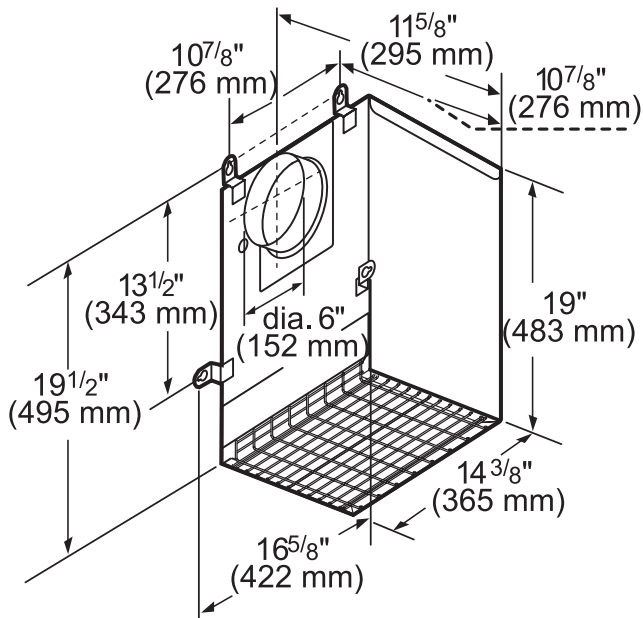

PH48GWS

27-INCH DEPTH WALL HOOD

(48-INCH WIDTH)

PROFESSIONAL® SERIES

MODEL	DESCRIPTION		ELECTRIC LOAD						
			VTN630W	VTN1090R	VTI610W	VTI1010W	VTR630W	VTR1030W	VTR1330W
PH48GWS	48" Grand Wall Hood	Amps	9.8	13.2	11.7	13.6	11.7	13.6	17.1
		Watts	1,176	1,584	1,404	1,632	1,404	1,632	2,052

REMOTE BLOWERS (MOUNTED TO ROOF OR EXTERNAL WALL)

VTR630W-600 CFM

VTR1030W-1000 CFM

measurements in inches and mm

measurements in inches and mm

VTR1330W-1300 CFM

measurements in inches and mm

PH48GWS
27-INCH DEPTH WALL HOOD
(48-INCH WIDTH)
PROFESSIONAL® SERIES