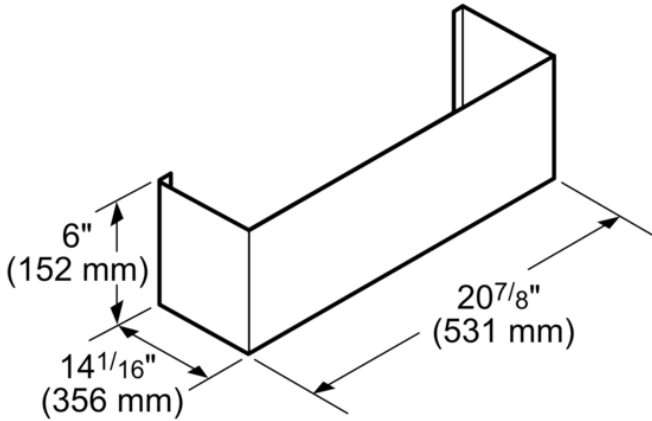

6-Inch Tall Duct Cover for Professional Chimney Wall Hood

Product Features

Notes: Please refer to installation instructions. Installation instructions are available at www.thermador.com. Specifications are correct at the time of printing. Thermador reserves the right to change product specifications and design at any time, without notice.

1 800 735 4328 | WWW.THERMADOR.COM | 1901 Main Street, Suite 600 Irvine, CA 92614

©2020 BSH HOME APPLIANCES CORPORATION, ALL RIGHTS RESERVED LITHO DATE: 05/2020

6-Inch Tall Duct Cover for Professional Chimney Wall Hood

Product Features

Product group	Accessory
Brand	Thermador
SKU	CHMHP366W
Internal article number	00000000011030265
EAN code	825225940326
Product packaging dimensions (HxWxD) (in)	13 3/4" x 23 5/8" x 11 15/16"
Net weight (lbs)	4
Gross weight (lbs)	4
UPC code	825225940326
Name of product image	MCSA00782379_CHMHP366N_def.jpg