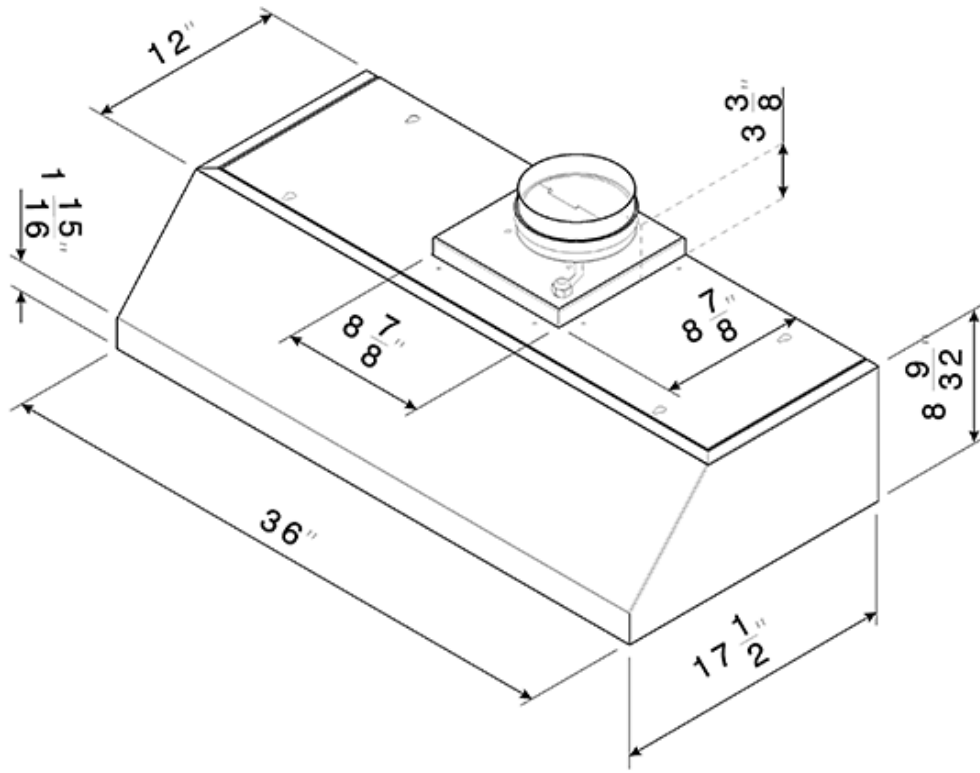

KUC36X

under cabinet hood
36"
stainless steel

SMEG U.S.A. INC.
A&D BUILDING
150 EAST 58th STREET, 7th FLOOR
NEW YORK, NY, 10155
Tel. +1 212 265 5378
Fax +1 212 265 5945