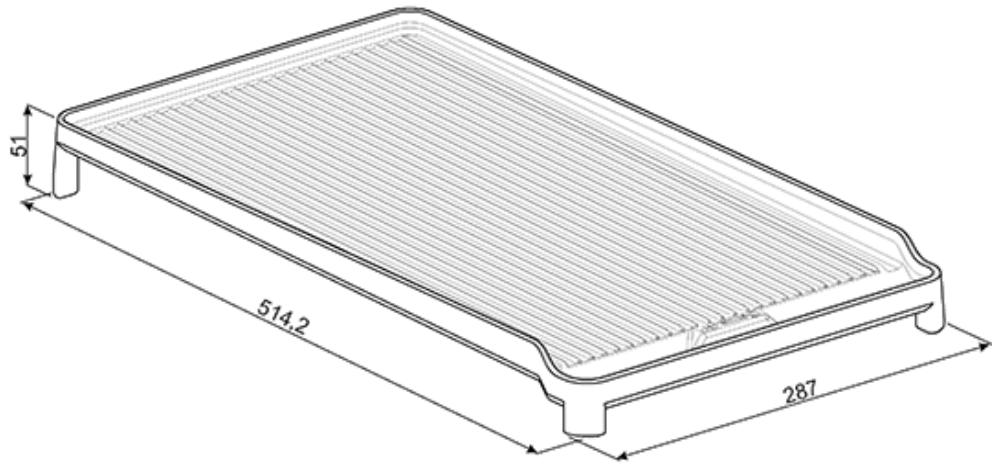

BGTR9

for ranges
grill plate

SMEG U.S.A. INC.
A&D BUILDING
150 EAST 58th STREET, 7th FLOOR
NEW YORK, NY, 10155
Tel. +1 212 265 5378
Fax +1 212 265 5945