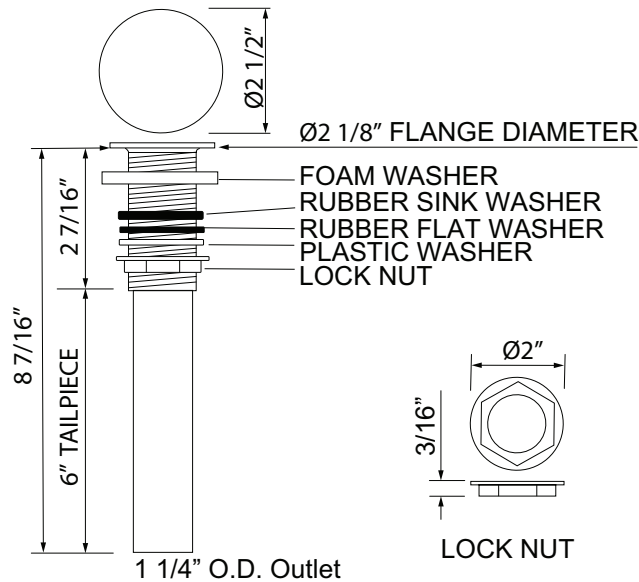

NON SLOTTED TOUCH SEAL DOME DRAIN WITH 6" TAILPIECE

5445

FEATURES

- Non slotted without overflow holes
- 6" tailpiece
- 2" max. sink thickness
- Drainage plug closes and opens by push operation
- Brass construction