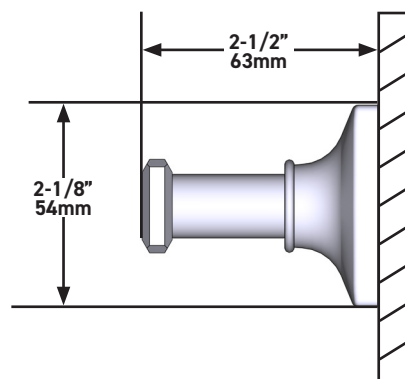

For warranty or additional information, contact:

U.S.A.
houseofrohl.com/support
1-800-777-9762

QUEBEC / MARITIMES / WESTERN CANADA
houseofrohl.ca/support
1-866-473-8442

ONTARIO
houseofrohl.ca/support
1-800-287-5354