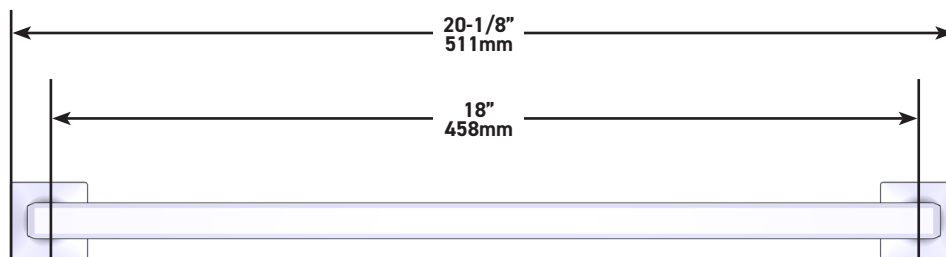

For warranty or additional information, contact:

U.S.A.
houseofrohl.com/support
1-800-777-9762

QUEBEC / MARITIMES / WESTERN CANADA
houseofrohl.ca/support
1-866-473-8442

ONTARIO
houseofrohl.ca/support
1-800-287-5354