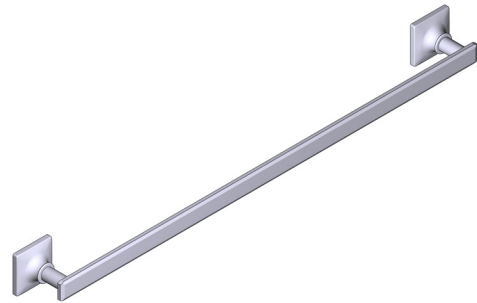

SPECIFICATIONS

DESCRIPTION

- Holds one robe or towel close to your shower or bathing space
- Solid metal die cast construction
- Mounting hardware included
- Complements: Apothecary™ Collection

WARRANTY

- Most products or parts carry "Limited Warranties" against manufacturing defects. For US customers please visit houseofrohl.com/support and for Canadian customers please visit houseofrohl.ca/support for complete product and finish warranty.

Apothecary™ 18" Towel Bar

MODELS: AP25WTB18

UPC®

For warranty or additional information, contact:

U.S.A.
houseofrohl.com/support
 1-800-777-9762

QUEBEC / MARITIMES / WESTERN CANADA
houseofrohl.ca/support
 1-866-473-8442

ONTARIO
houseofrohl.ca/support
 1-800-287-5354

ESPECIFICACIONES

DESCRIPCIÓN

- Sostiene una bata o toalla cerca de su ducha o espacio para bañarse
- Construcción robusta de metal fundido a presión
- Hardware de montaje incluido
- Complementos: Colección Apothecary™