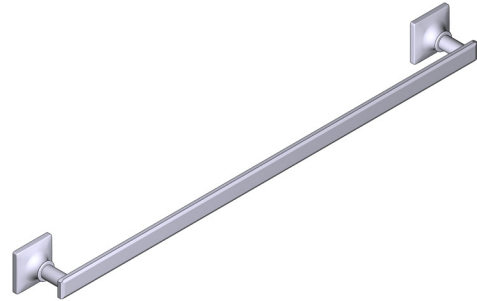

ESPECIFICACIONES

DESCRIPCIÓN

- Sostiene una bata o toalla cerca de su ducha o espacio para bañarse
- Construcción robusta de metal fundido a presión
- Hardware de montaje incluido
- Complementos: Colección Apothecary™

GARANTÍA

- La mayoría de los productos o piezas cuentan con "Garantías Limitadas" por defectos de fabricación. A los clientes en EE. UU. se les recomienda visitar houseofrohl.com/support y a los clientes en Canadá, houseofrohl.ca/support, para consultar las condiciones completas de la garantía de los productos y acabados.

Barra Apothecary™ de 18" para toallas

MODELOS: AP25WTB18

UPC®