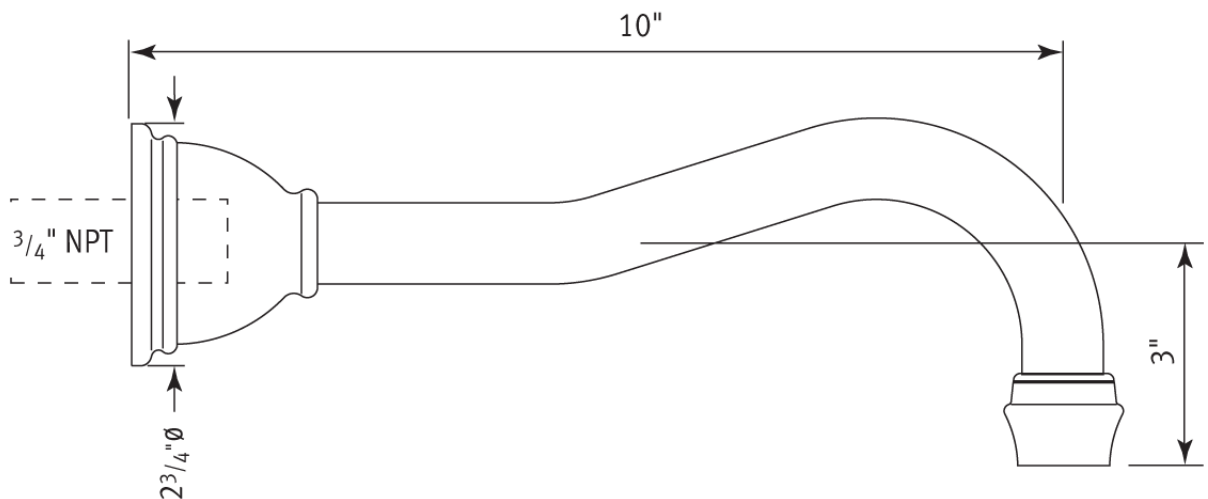

WARRANTY

- Limited Lifetime