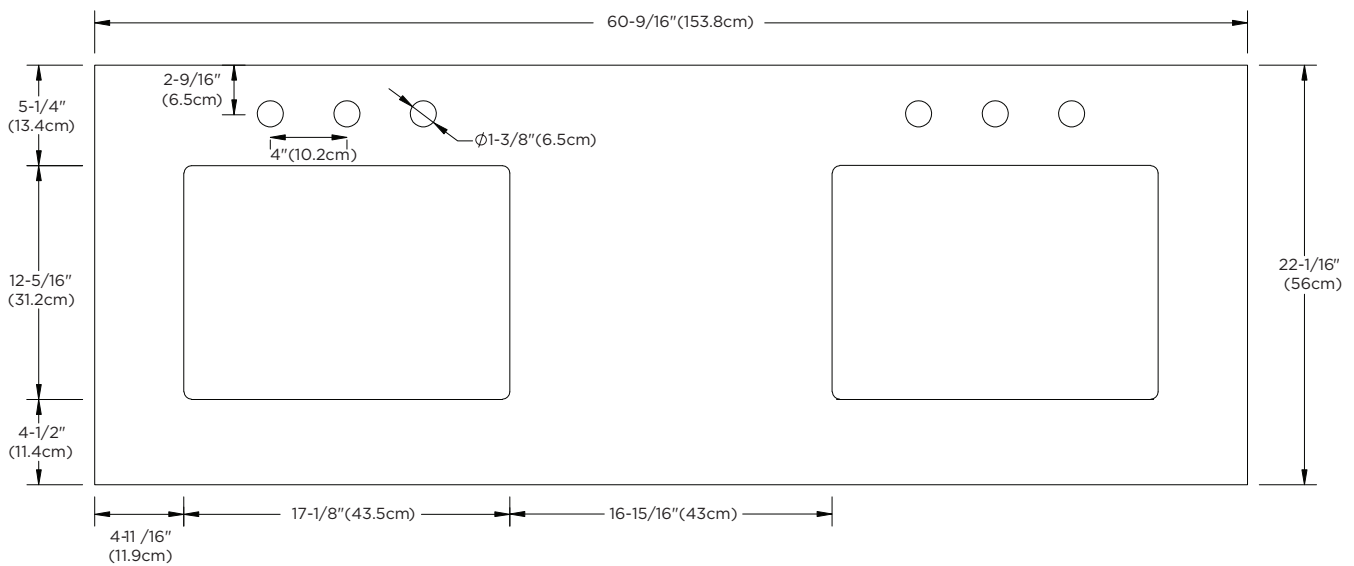

Model : 362261-1D-COLOR
362261-8D-COLOR

Standard Techstone™ Top for undercounter sink

Available Colors in various sizes:

SOLID WHITE TECHSTONE™ Q01
BROAD BLACK TECHSTONE™ Q02
GRAND GREEN TECHSTONE™ Q27
WIDE WHITE TECHSTONE™ Q28

STONE GRAY TECHSTONE™ Q30
ROMAN WHITE TECHSTONE™ Q71
PARISIAN GRAY TECHSTONE™ Q79

Faucet:
SINGLE FAUCET HOLE
8" WIDESPREAD

TOP