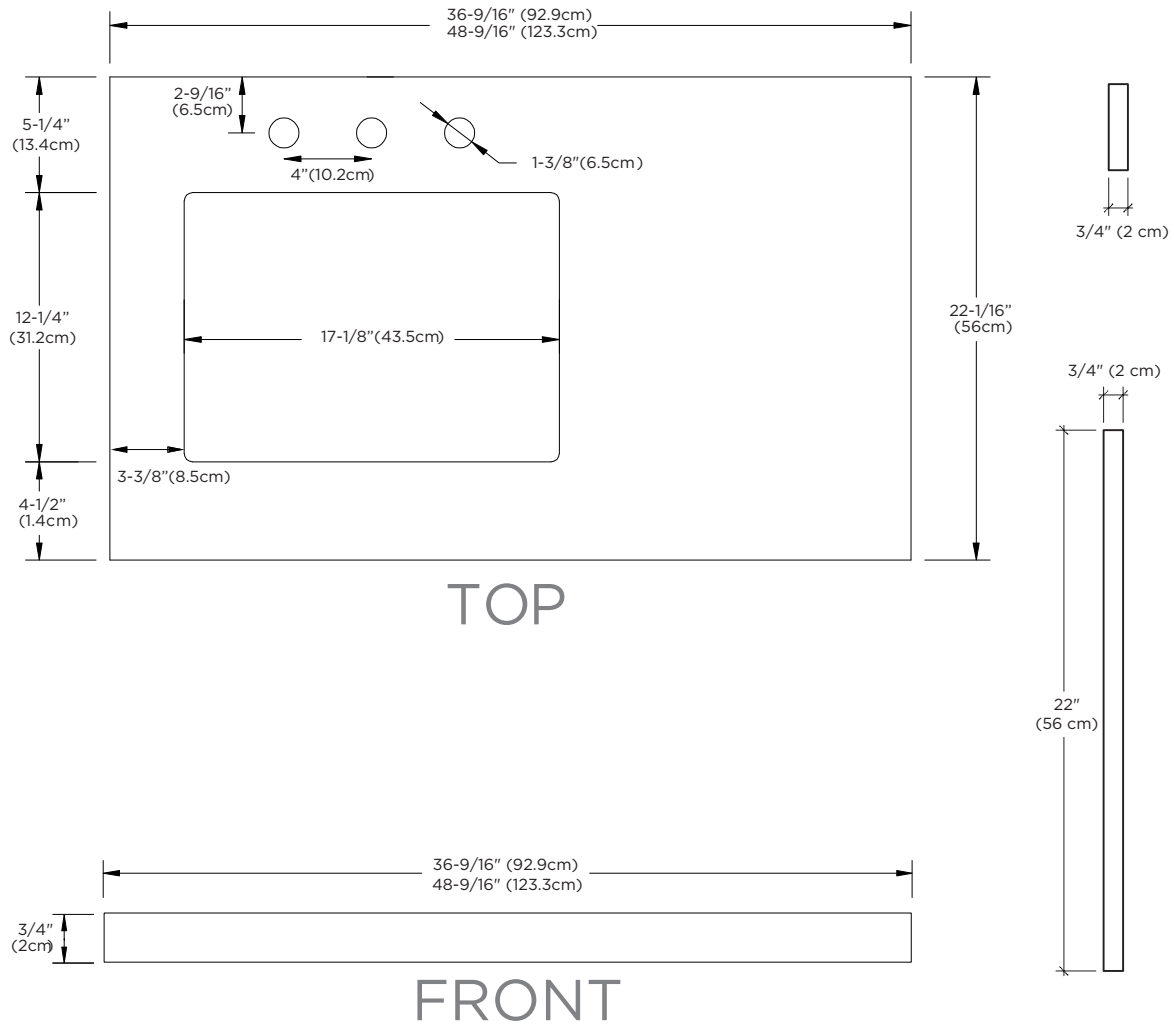

Faucet:

SINGLE FAUCET HOLE

8" WIDESPREAD

TOP

FRONT

Model : **362237-1R-COLOR** **362249-1L-COLOR** (only in Q71/Q79)
362237-8R-COLOR **362249-8L-COLOR** (only in Q71/Q79)
362237-1L-COLOR **362249-1R-COLOR** (only in Q71/Q79)
362237-8L-COLOR **362249-8R-COLOR** (only in Q71/Q79)

Faucet:

SINGLE FAUCET HOLE
 8" WIDESPREAD

Model : 362261-1D-COLOR
362261-8D-COLOR

Standard Techstone™ Top for undercounter sink

Available Colors in various sizes:

SOLID WHITE TECHSTONE™ Q01
BROAD BLACK TECHSTONE™ Q02
GRAND GREEN TECHSTONE™ Q27
WIDE WHITE TECHSTONE™ Q28

STONE GRAY TECHSTONE™ Q30
ROMAN WHITE TECHSTONE™ Q71
PARISIAN GRAY TECHSTONE™ Q79

Faucet:
SINGLE FAUCET HOLE
8" WIDESPREAD

TOP

FRONT

Model : 362273-1D-COLOR
362273-8D-COLOR

Standard Techstone™ Top for undercounter sink

Faucet:

SINGLE FAUCET HOLE

8" WIDESPREAD

TOP

FRONT