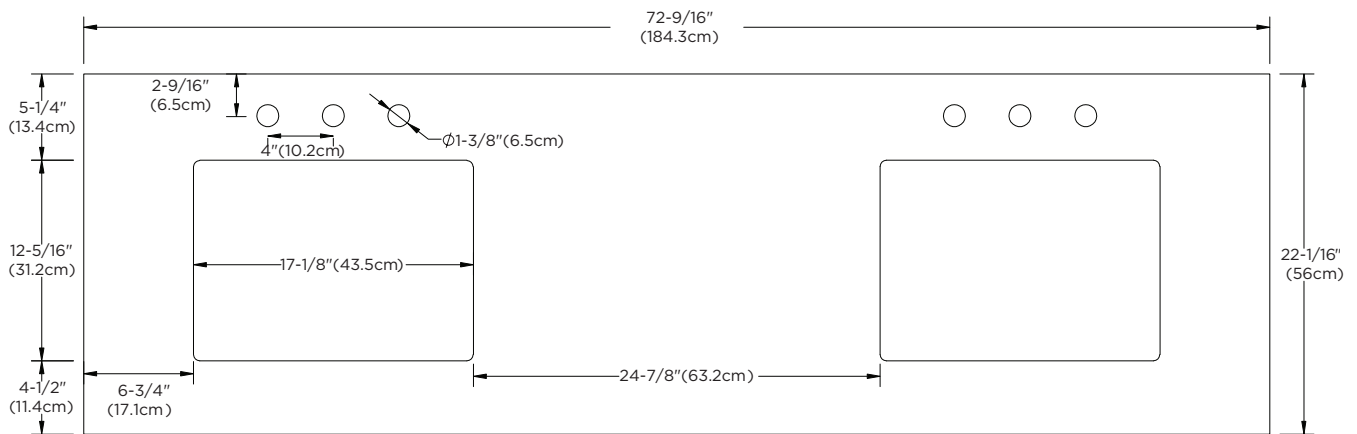

Faucet:

SINGLE FAUCET HOLE

8" WIDESPREAD

TOP

FRONT