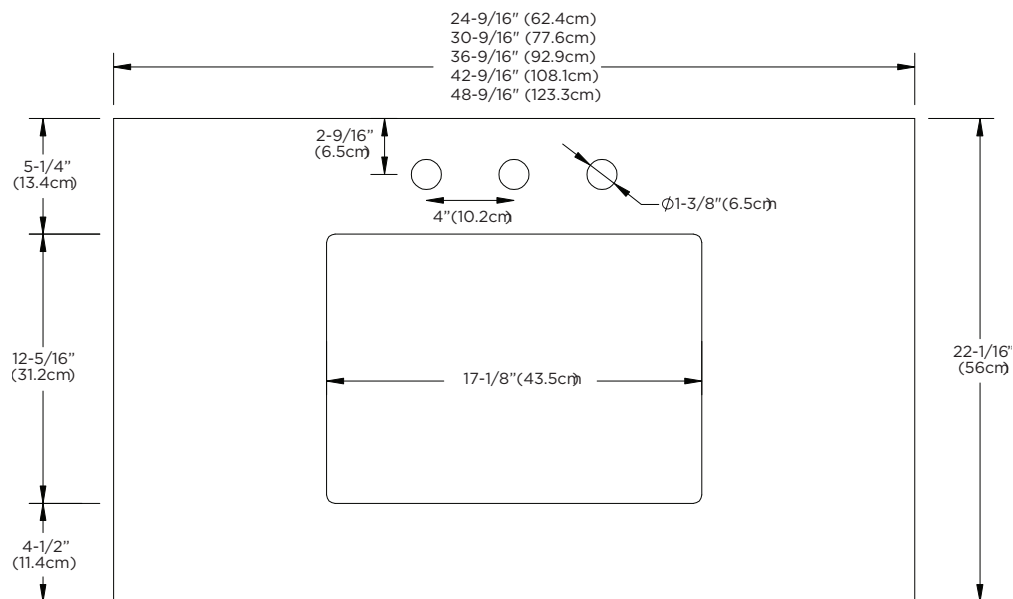

Faucet:

SINGLE FAUCET HOLE

8" WIDESPREAD

TOP

FRONT

Model : **362237-1R-COLOR** **362249-1L-COLOR** (only in Q71/Q79)
362237-8R-COLOR **362249-8L-COLOR** (only in Q71/Q79)
362237-1L-COLOR **362249-1R-COLOR** (only in Q71/Q79)
362237-8L-COLOR **362249-8R-COLOR** (only in Q71/Q79)

Faucet:

SINGLE FAUCET HOLE
 8" WIDESPREAD

Model : 362261-1D-COLOR
362261-8D-COLOR

Standard Techstone™ Top for undercounter sink

Available Colors in various sizes:

SOLID WHITE TECHSTONE™ Q01
BROAD BLACK TECHSTONE™ Q02
GRAND GREEN TECHSTONE™ Q27
WIDE WHITE TECHSTONE™ Q28

STONE GRAY TECHSTONE™ Q30
ROMAN WHITE TECHSTONE™ Q71
PARISIAN GRAY TECHSTONE™ Q79

Faucet:
SINGLE FAUCET HOLE
8" WIDESPREAD

TOP

FRONT

Model : 362273-1D-COLOR
362273-8D-COLOR

Standard Techstone™ Top for undercounter sink

Faucet:

SINGLE FAUCET HOLE

8" WIDESPREAD

TOP

FRONT