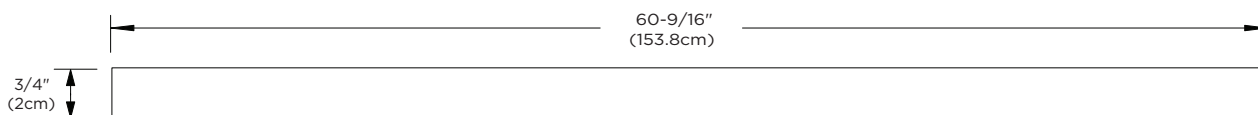

Model : 362261-1D-COLOR
362261-8D-COLOR

Standard Techstone™ Top for undercounter sink

Available Colors in various sizes:

SOLID WHITE TECHSTONE™ Q01
BROAD BLACK TECHSTONE™ Q02
GRAND GREEN TECHSTONE™ Q27
WIDE WHITE TECHSTONE™ Q28

STONE GRAY TECHSTONE™ Q30
ROMAN WHITE TECHSTONE™ Q71
PARISIAN GRAY TECHSTONE™ Q79

Faucet:
SINGLE FAUCET HOLE
8" WIDESPREAD

TOP

FRONT