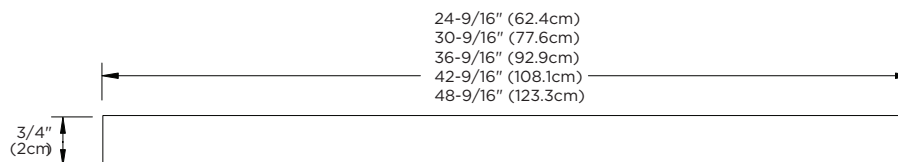

Faucet:

SINGLE FAUCET HOLE

8" WIDESPREAD

TOP

FRONT

Model : **362237-1R-COLOR** **362249-1L-COLOR** (only in Q71/Q79)
362237-8R-COLOR **362249-8L-COLOR** (only in Q71/Q79)
362237-1L-COLOR **362249-1R-COLOR** (only in Q71/Q79)
362237-8L-COLOR **362249-8R-COLOR** (only in Q71/Q79)