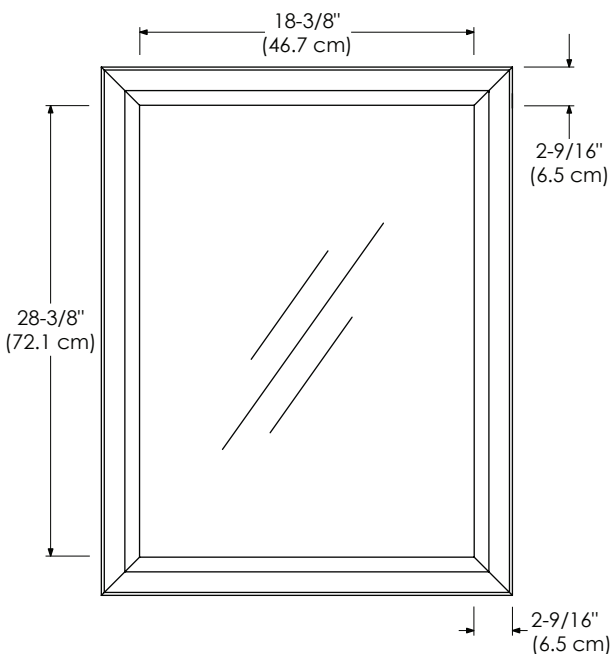

FRONT VIEW

SIDE VIEW

BACK VIEW

Model : 603130-COLOR

ACCESSORIES

Solid wood frame

All Ronbow cabinets are made of solid hardwood or hardwood plywood and meet strict CARB Standards. No particle Board or Micro-Density Fiberboard (MDF) are used.