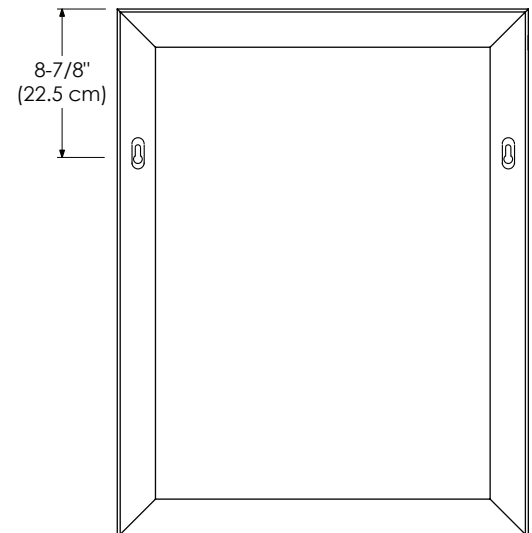

FRONT VIEW

SIDE VIEW

BACK VIEW

Model : 603130-COLOR

ACCESSORIES

Solid wood frame

All Ronbow cabinets are made of solid hardwood or hardwood plywood and meet strict CARB Standards. No particle Board or Micro-Density Fiberboard (MDF) are used.