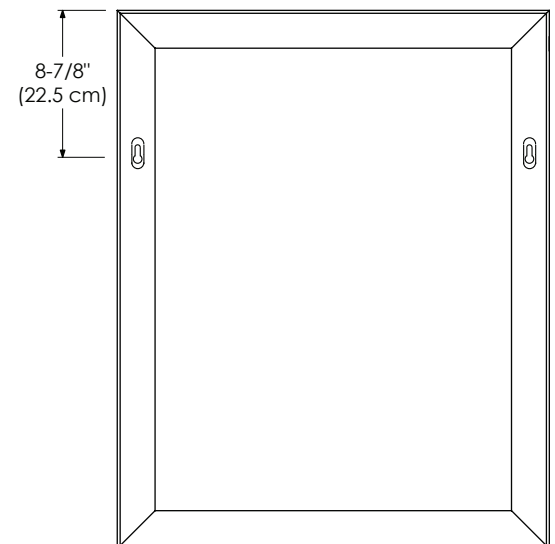

Model : 603130-COLOR

ACCESSORIES

Solid wood frame

All Ronbow cabinets are made of solid hardwood or hardwood plywood and meet strict CARB Standards. No particle Board or Micro-Density Fiberboard (MDF) are used.

Available finishes:

AMERICAN WALNUT E56

CAFÉ WALNUT F13

EMPIRE GRAY F20

OCEAN GRAY F21

WHITE W01

BACK VIEW