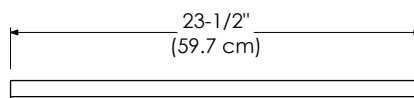

Available finishes:

AMERICAN WALNUT E56

CAFÉ WALNUT F13

EMPIRE GRAY F20

OCEAN GRAY F21

VINTAGE CAFÉ R12

WHITE W01

TOP VIEW