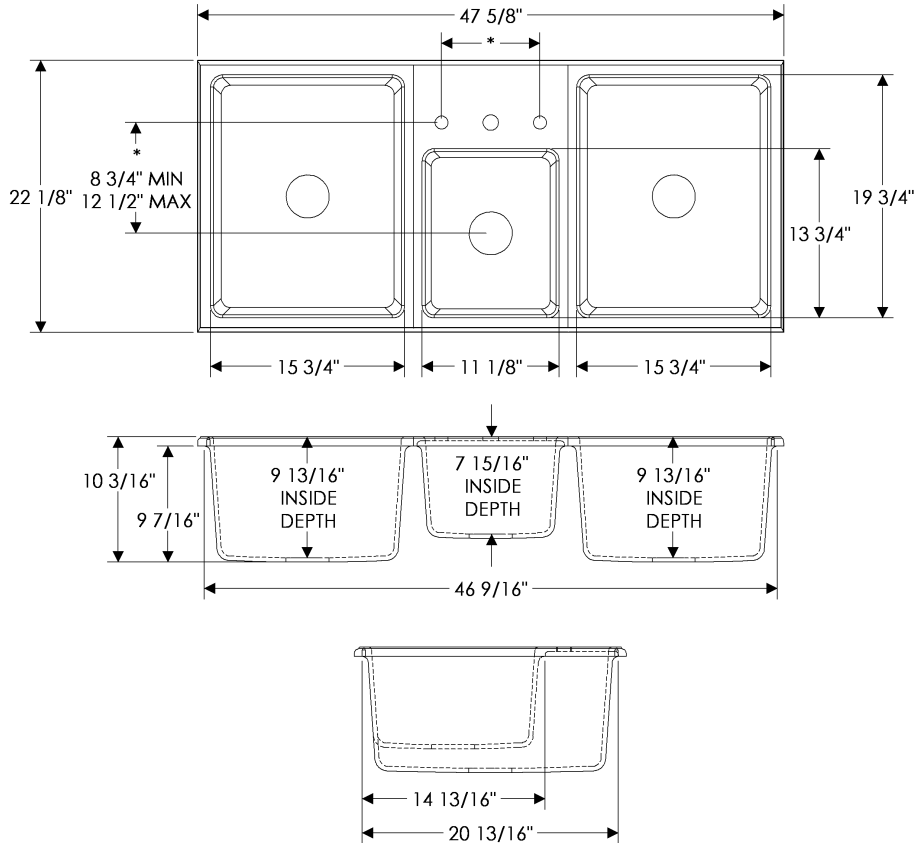

ROCKY MOUNTAIN®

H A R D W A R E

SK513

Lago-Cove-Lago Combination Sink

47 $\frac{5}{8}$ " x 22 $\frac{1}{8}$ " x (9 $\frac{13}{16}$ " deep large basins)

(7 $\frac{15}{16}$ " deep small basin)

self-rimming or undermount

289 lbs.