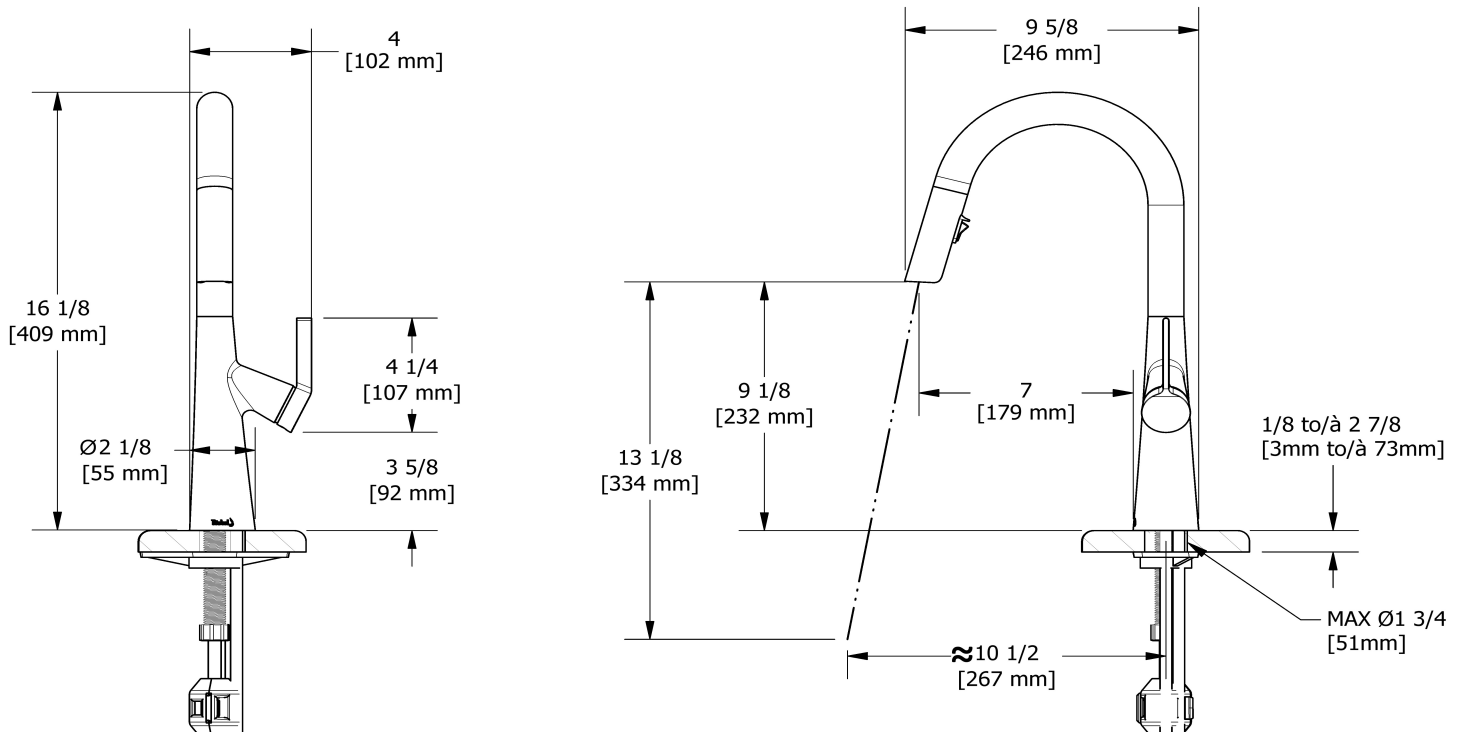

Certifications

- CSA B125.1
- NSF/ANSI standard 61 and 372
- ASME A112.18.1

Sizes, models and finishes may differ from thoses presented.

Warranty

This **Riobel Inc.** product you have purchased carries a Limited Lifetime Warranty on the chrome, PVD finish, blacks and all working parts and is guaranteed from the initial purchase date against all manufacturing defects. All other finishes, including plastic components, are guaranteed for one year. All electric and/or electronic parts are covered by a 5-year limited warranty.

Customer Service

Ontario, West Canada : 888-287-5354 Quebec, Maritimes, United States : 866-473-8442

2020.06.12