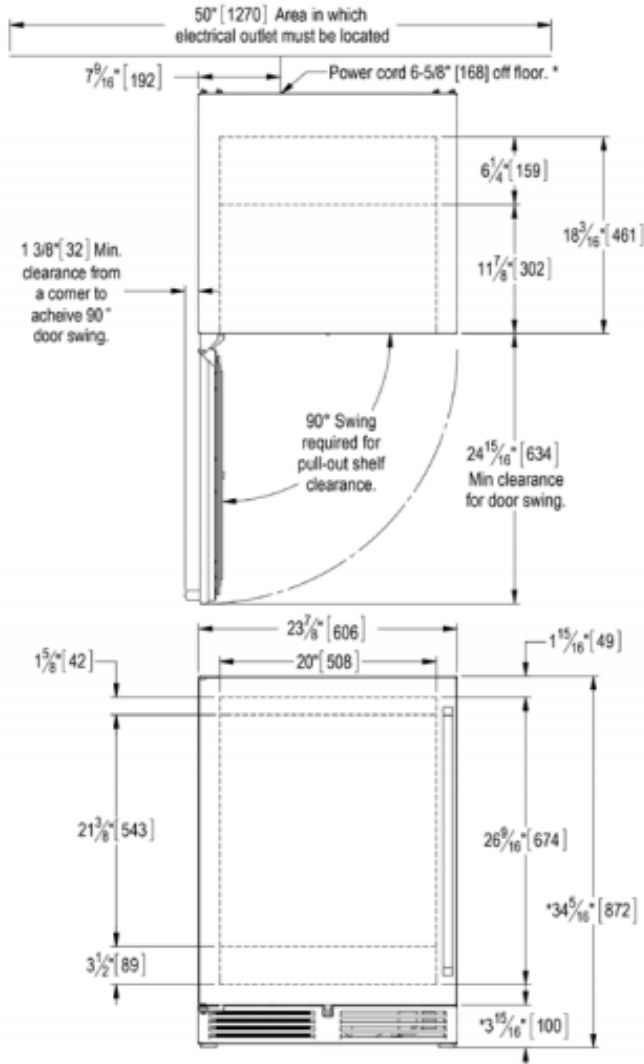

24" SIGNATURE SERIES
Dual-Zone Wine Reserve

* - Leg levelers can add 3/4" [19] to these dimensions when fully extended.