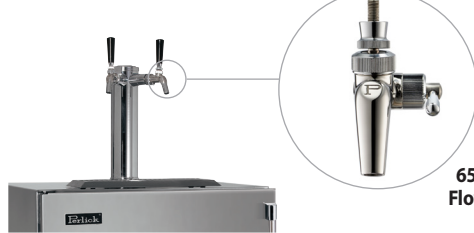

Perlick® 24" SIGNATURE SERIES Beverage Dispenser

eco friendly
R600a Refrigerant

JOB	
AREA	
ITEM NO.	
MODEL NO.	

Solid Door Model

650SS Forward Sealing Flow Control Beer Faucet

Available with 1 or 2 faucets
(2 faucet shown)

MODELS	DESCRIPTION
HP24TS-4-1L/R-1	Indoor Signature Series Beverage Dispenser Solid Stainless Steel Door 1 Faucet
HP24TS-4-2L/R-1	Indoor Signature Series Beverage Dispenser Solid Panel Ready Door 1 Faucet
HP24TS-4-1L/R-2	Indoor Signature Series Beverage Dispenser Solid Stainless Steel Door 2 Faucets
HP24TS-4-2L/R-2	Indoor Signature Series Beverage Dispenser Solid Panel Ready Door 2 Faucets
HP24TO-4-1L/R-1	Outdoor Signature Series Beverage Dispenser Solid Stainless Steel Door 1 Faucet
HP24TO-4-2L/R-1	Outdoor Signature Series Beverage Dispenser Solid Panel Ready Door 1 Faucet
HP24TO-4-1L/R-2	Outdoor Signature Series Beverage Dispenser Solid Stainless Steel Door 2 Faucets
HP24TO-4-2L/R-2	Outdoor Signature Series Beverage Dispenser Solid Panel Ready Door 2 Faucets
HP24TM-4-1L/R-1	Outdoor Signature Series Beverage Dispenser Solid Stainless Steel Door 1 Faucet
HP24TM-4-2L/R-1	Outdoor Signature Series Beverage Dispenser Solid Panel Ready Door 1 Faucet
HP24TM-4-1L/R-2	Outdoor Signature Series Beverage Dispenser Solid Stainless Steel Door 2 Faucets
HP24TM-4-2L/R-2	Outdoor Signature Series Beverage Dispenser Solid Panel Ready Door 2 Faucets