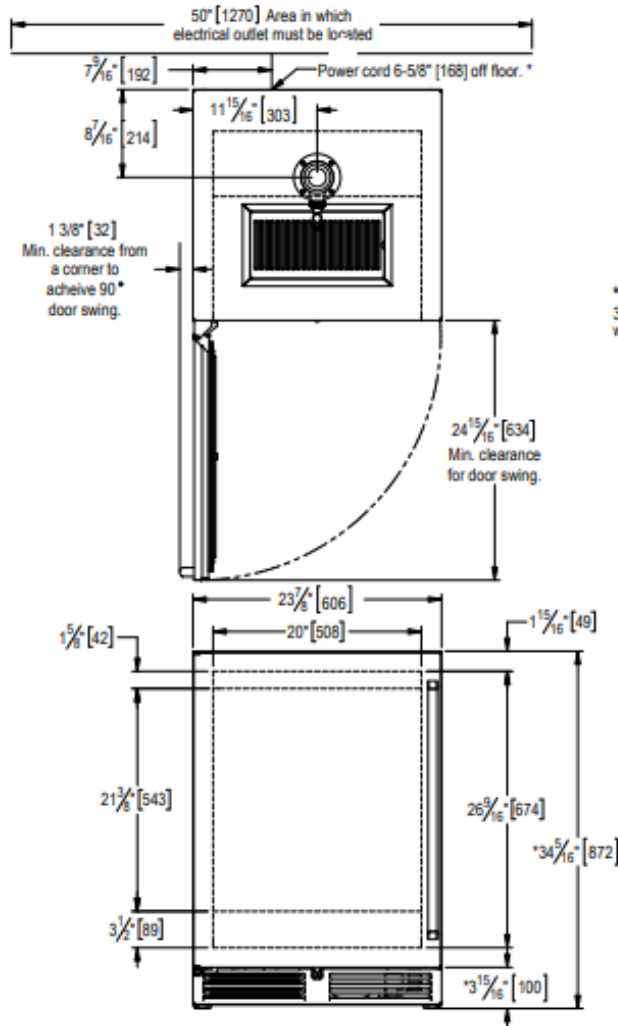

Perlick® 24" SIGNATURE SERIES
BEVERAGE DISPENSER

* - Leg levelers can add 3/4" [19] to these dimensions when fully extended.