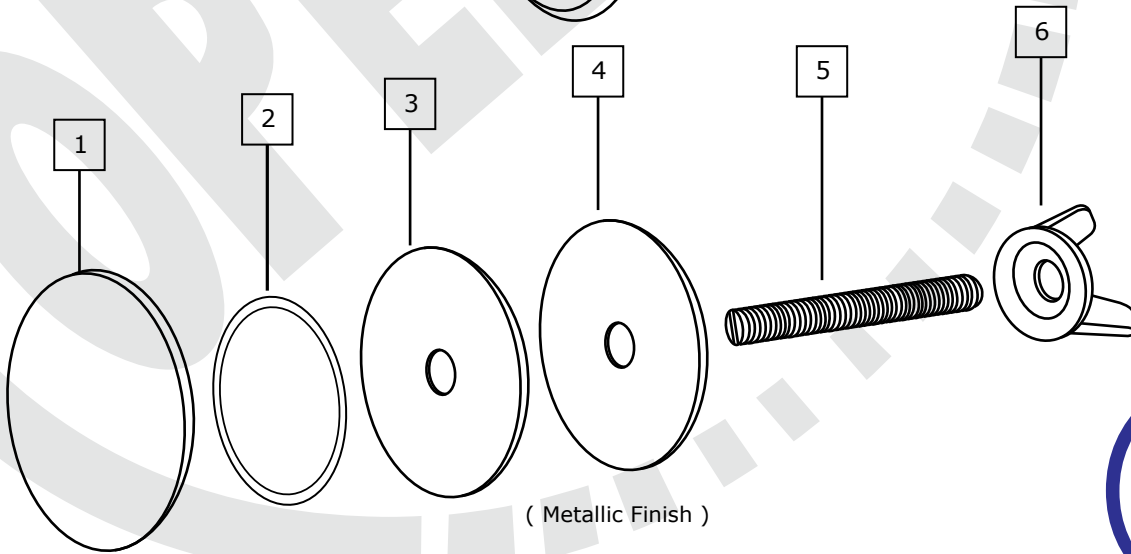

90150 Series

Hole Cover

Item	Pcs.	Part #
1	1	90150
2	1	Washer
3	1	Wing Nut
1	1	90151.xxx
2	1	622
3	1	Rubber Washer
4	1	623
5	1	620
6	1	621