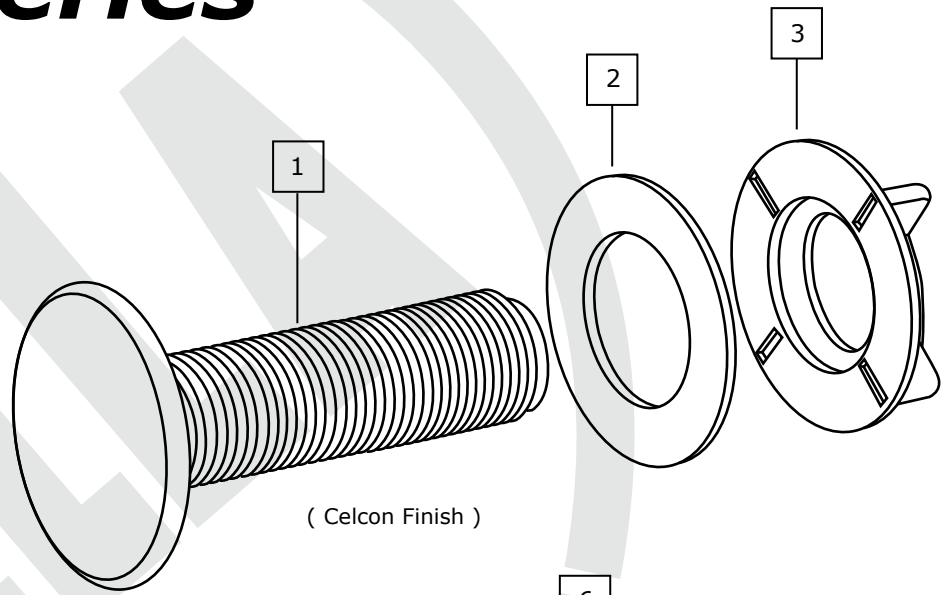

90150 Series

Hole Cover

Item	Pcs.	Part #
1	1	90150
2	1	Washer
3	1	Wing Nut
1	1	90151.xxx
2	1	622
3	1	Rubber Washer
4	1	623
5	1	620
6	1	621