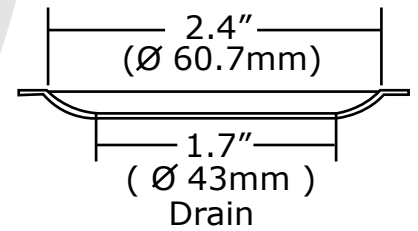

18085 Series

Bar/Prep Sink Collection

4.9"
(127 mm)

2.4"
(Ø 60.7mm)

1.7"
(Ø 43mm)
Drain

Radius
7.99"
(203 mm)

Radius
9.96"
(253 mm)

18085 Series

Premium quality 18 gauge stainless steel creates a lasting impression to any bar or prep area.

Features:

- 9.9" outside diameter
- 7.9" inside diameter
- 4.9" depth
- 1- 5/16" drain opening
- 18 gauge stainless steel