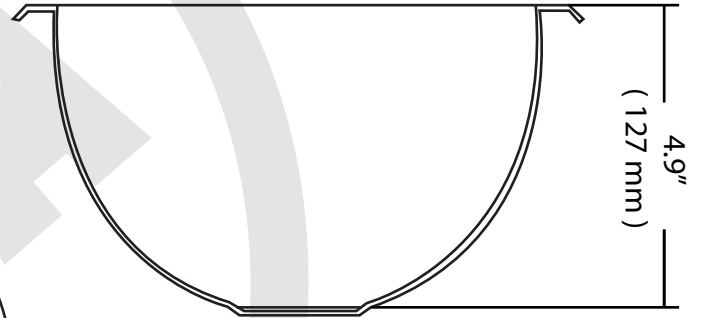

18085 Series

Bar/Prep Sink Collection

4.9"
(127 mm)

2.4"
(Ø 60.7mm)

1.7"
(Ø 43mm)
Drain

Radius
7.99"
(203 mm)

Radius
9.96"
(253 mm)

18085 Series

Premium quality 18 gauge stainless steel creates a lasting impression to any bar or prep area.

Features:

- 9.9" outside diameter
- 7.9" inside diameter
- 4.9" depth
- 1- 5/16" drain opening
- 18 gauge stainless steel