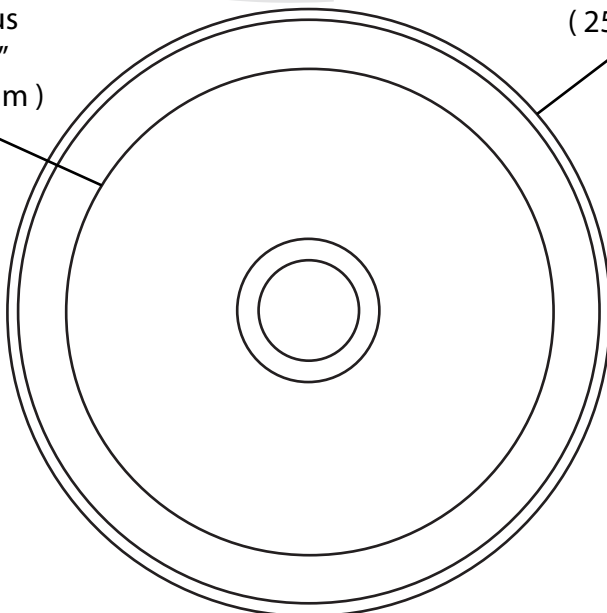

18085 Series

Bar/Prep Sink Collection

4.9"
(127 mm)

2.4"
(Ø 60.7mm)

1.7"
(Ø 43mm)
Drain

Radius
7.99"
(203 mm)

Radius
9.96"
(253 mm)

18085 Series

Premium quality 18 gauge stainless steel creates a lasting impression to any bar or prep area.

Features:

- 9.9" outside diameter
- 7.9" inside diameter
- 4.9" depth
- 1- 5/16" drain opening
- 18 gauge stainless steel

Suggested Drains:

90131.xxx