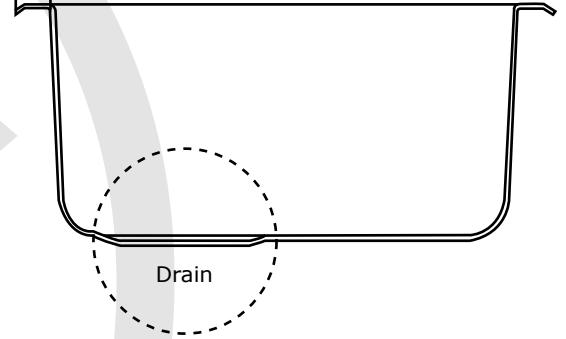

14127 Series

Bar/Prep Sink Collection

.98"
(25mm)

Drain

3.7"
(Ø 92.7mm)

2"
(Ø 50.8mm)
Drain

13.8"
(Ø 352mm)

11.8"
(Ø 302mm)

45°

7"
(178 mm)

8.7"
(Ø 233mm)

11.25"
(Ø 286mm)

14127 Series

For those with an eye for high-end design, this hard working bar sink adds style and charm to kitchen or bar area.

- Features:
- 13.8" outside diameter
 - 11.8" inside diameter
 - 7" depth
 - 2 - 1/2" drain opening
 - 18 gauge stainless steel