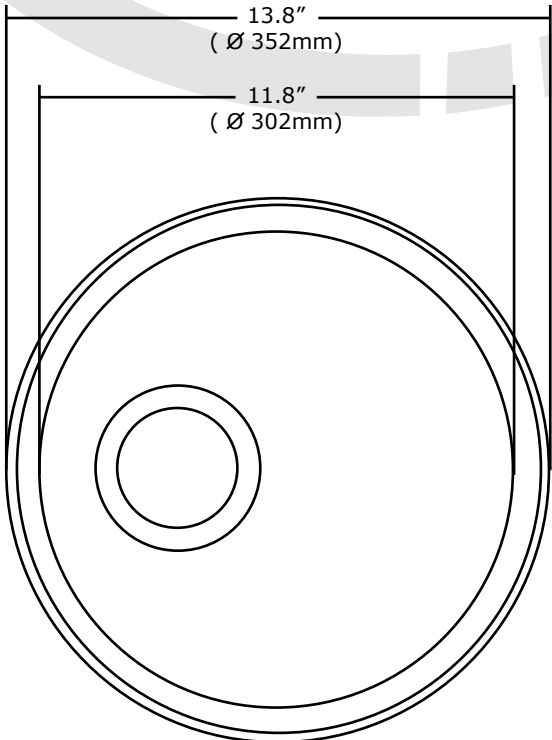

14127 Series

Bar/Prep Sink Collection

.98"
(25mm)

Drain

3.7"
(Ø 92.7mm)

2"
(Ø 50.8mm)
Drain

13.8"
(Ø 352mm)

11.8"
(Ø 302mm)

45°

7"
(178 mm)

8.7"
(Ø 233mm)

11.25"
(Ø 286mm)

14127 Series

For those with an eye for high-end design, this hard working bar sink adds style and charm to kitchen or bar area.

- Features:
- 13.8" outside diameter
 - 11.8" inside diameter
 - 7" depth
 - 2 - 1/2" drain opening
 - 18 gauge stainless steel

Suggested Drain:

90055.xxx
90125.xxx