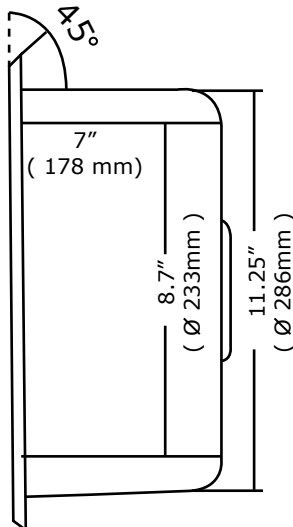

14127 Series

Bar/Prep Sink Collection

.98"
(25mm)

Drain

3.7"
(Ø 92.7mm)

2"
(Ø 50.8mm)
Drain

13.8"
(Ø 352mm)

11.8"
(Ø 302mm)

45°

7"
(178 mm)

8.7"
(Ø 233mm)

11.25"
(Ø 286mm)

14127 Series

For those with an eye for high-end design, this hard working bar sink adds style and charm to kitchen or bar area.

- Features:
- 13.8" outside diameter
 - 11.8" inside diameter
 - 7" depth
 - 2 - 1/2" drain opening
 - 18 gauge stainless steel

Suggested Drain:

90055.xxx
90125.xxx