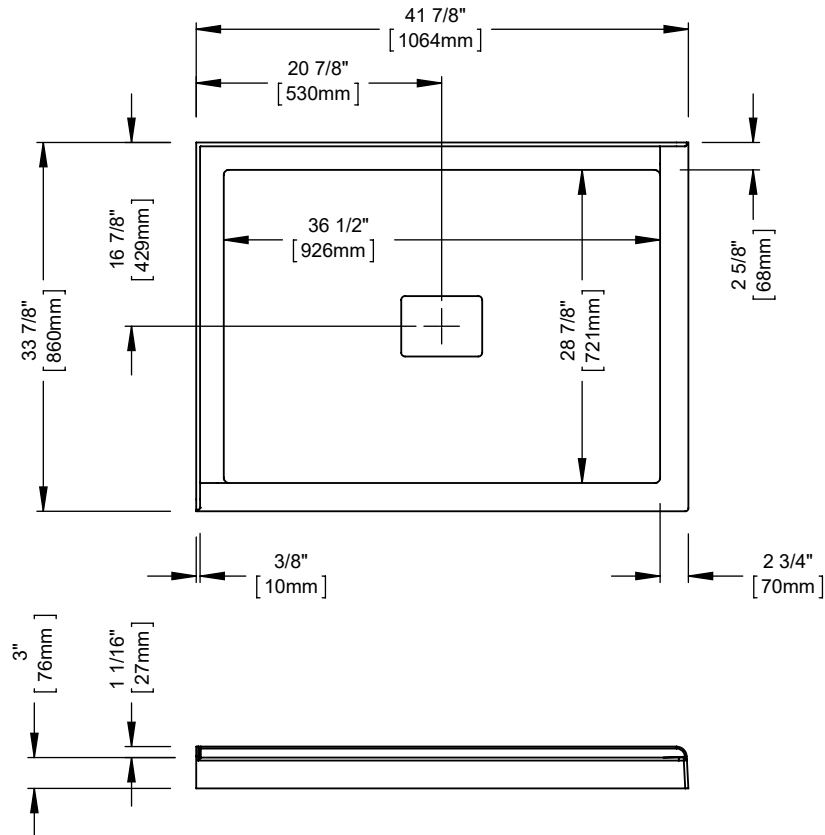

Produits Neptune
Rouge

ROUGE 4234 2BG

Shower base

*All dimensions are approximate and subject to change without notice.
Please refer to the installation guide before beginning the installation.