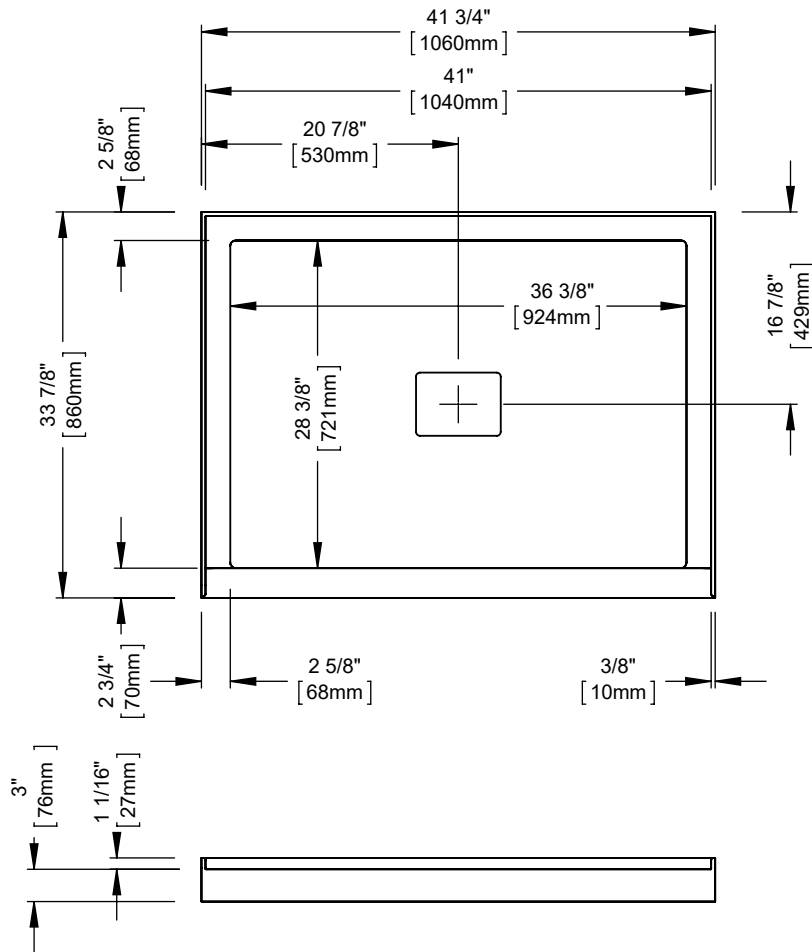

Produits Neptune
Rouge

ROUGE 4234 3B

Shower base

*All dimensions are approximate and subject to change without notice.
Please refer to the installation guide before beginning the installation.