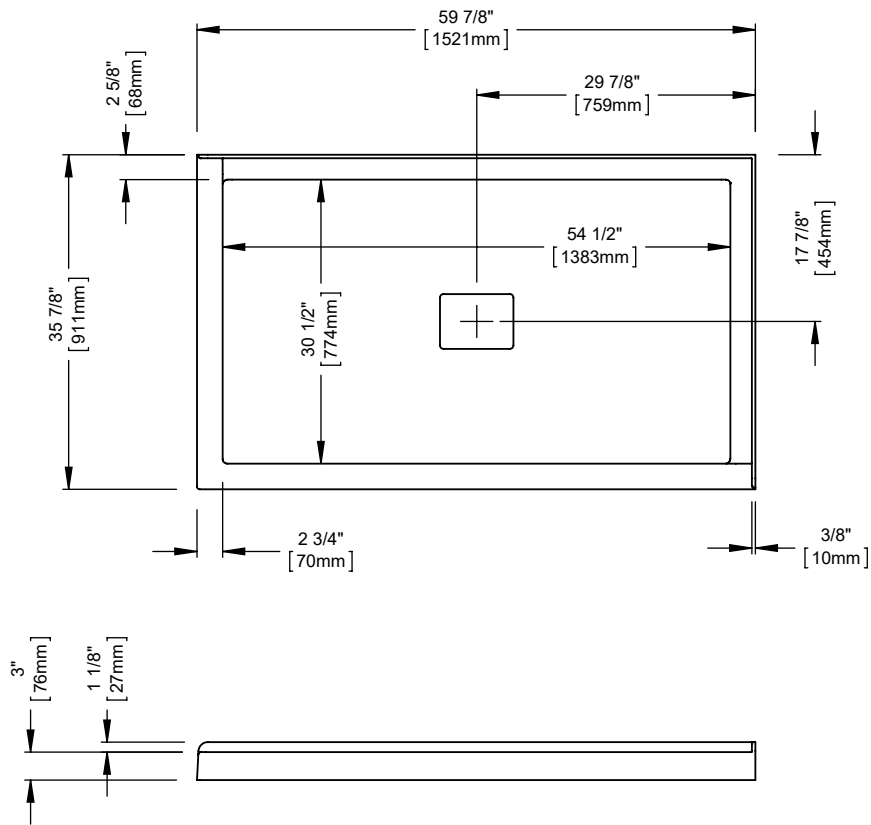

Produits Neptune
Rouge

ROUGE 6036 2BD

Shower base

* All dimensions are approximate and subject to change without notice.
Please refer to the installation guide before beginning the installation.