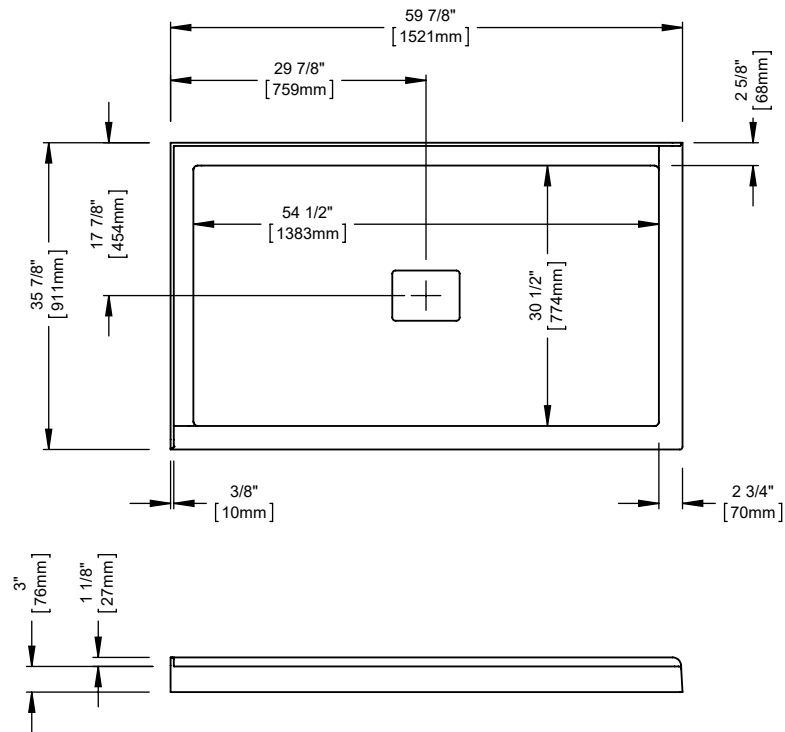

Produits Neptune
Rouge

ROUGE 6036 2BG

Shower base

*All dimensions are approximate and subject to change without notice.
Please refer to the installation guide before beginning the installation.