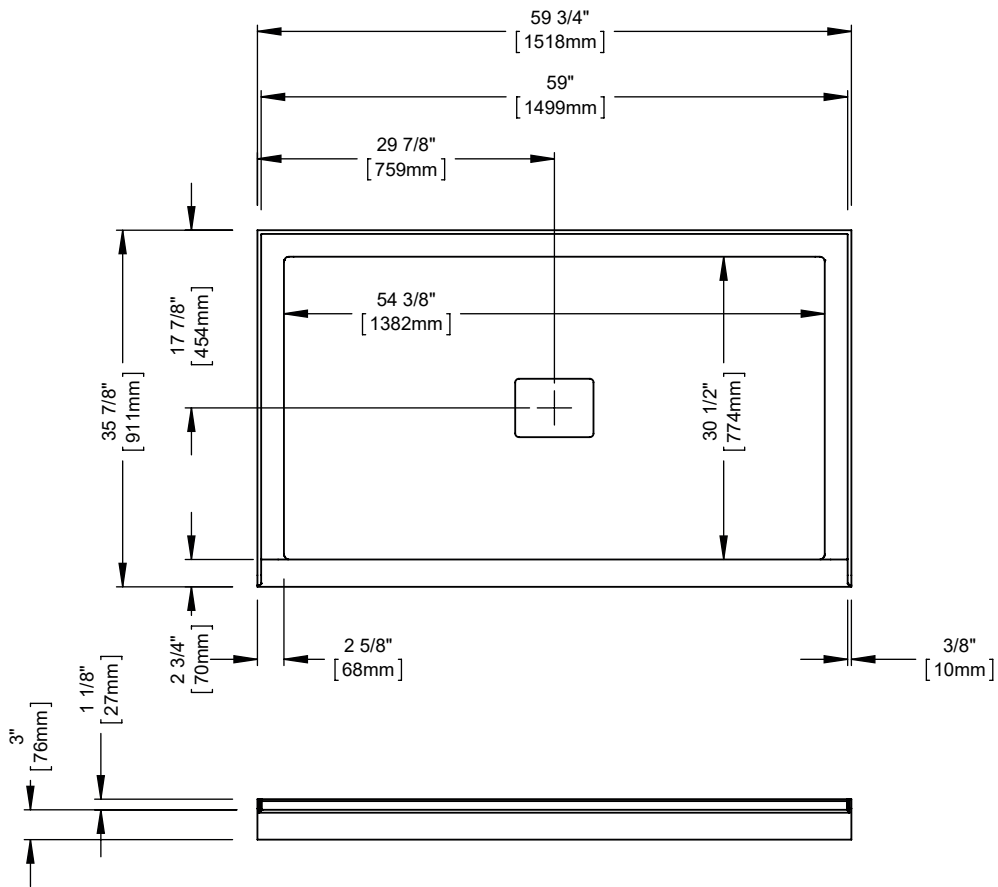

Produits Neptune
Rouge

ROUGE 6036 2BG

Shower base

*All dimensions are approximate and subject to change without notice.
Please refer to the installation guide before beginning the installation.

Produits Neptune
Rouge

ROUGE 6036 3B

Shower base

*All dimensions are approximate and subject to change without notice.
Please refer to the installation guide before beginning the installation.