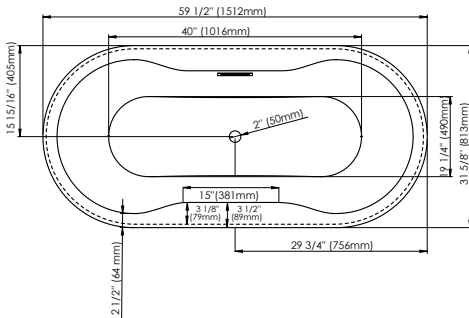

BERLIN F2 3260

59 1/2" x 32" x 23 5/8"

PRODUCT DESCRIPTION:	
Adjustable feet Transitional style Above-the-floor rough (AFR) Integrated linear overflow and drain kit included, chrome	
WATER CAPACITY:	IMMERSION:
58 gallons	14 3/4 po
BOX SIZE:	
60" x 33" x 24"	
NET WEIGHT:	GROSS WEIGHT:
86 lbs	116 lbs

24-48hrs
5 days

Bathtub only

BER3260F2

Mass-Air

BER3260F2M

Included: 12 injectors, 750W (1 1/2h.p.) Optima blower, with 300W heating element, 72" blower hose extension, and remote control.

Rouge-Air

BER3260F2A

Included: 12 micro-jets, 750W (1 1/2h.p.) Optima blower, with 300W heating element, 72" blower hose extension, and remote control.

GENERAL OPTIONS

Overflow and waste included: Chrome

Acrylic Colour: White

Standard

Bathtub drain adapter (picture below)

Gel black neck pillow

White, brushed nickel or black overflow and drain kit

MASS-AIR / ROUGE-AIR OPTIONS

Mass-Air Jet finish: White/Chrome

Standard

Others: Chrome/Chrome

96" blower hose extension

A blower hose extension is required when the blower is located more than 4' from the bathtub.

BATHTUB DRAIN ADAPTER

123Connect is a freestanding bathtub rough-in (install before tile).

- Quick, easy and clean installation.
- No access panel required.
- Allows for an installation as close to the wall as possible.

LINEAR OVERFLOW

White

Brushed nickel

Chrome

Black

CONFORMITY ATTESTATION
Bathtub Standards
cUPC
Hydromassage Standard
CAN / CSA.B45.10 / CSA.C22.2 / UL-1795

ECORESPONSABLE Certification
First manufacturer of bathroom products in North America to be certified ecoresponsible

Produits Neptune
Rouge

6835, Picard street, Saint-Hyacinthe (Québec) J2S 1H3
Phone: (450) 773-7058 - Fax: (450) 773-5063
produitsneptune.com