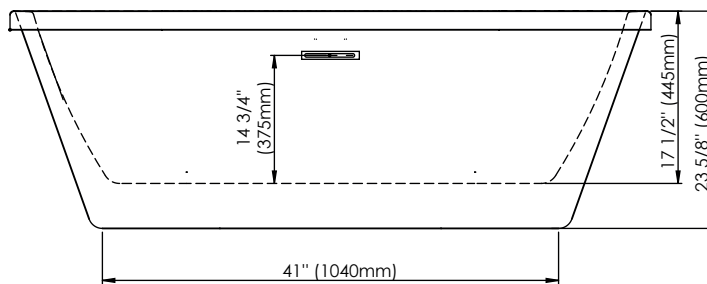

Produits Neptune
Rouge

Berlin F2 3260

Bathtub

Ajustable feet

Above-the-floor rough (AFR)

*All dimensions are approximate and subject to change without notice

Please refer to the installation guide before beginning the installation