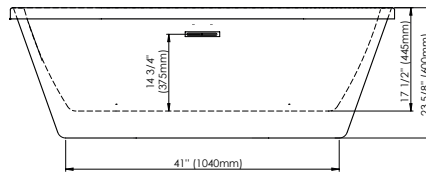

BERLIN F2 3260

59 1/2" x 32" x 23 5/8"

PRODUCT DESCRIPTION:	
Adjustable feet Transitional style Above-the-floor rough (AFR) Integrated linear overflow and drain kit included, chrome	
WATER CAPACITY:	IMMERSION:
58 gallons	14 3/4 po
BOX SIZE:	
60" x 33" x 24"	
NET WEIGHT:	GROSS WEIGHT:
86 lbs	116 lbs

24-48hrs
5 days

Bathtub only

BER3260F2

Mass-Air

BER3260F2M

Included: 12 injectors, 750W (1 1/2h.p.) Optima blower, with 300W heating element, 72" blower hose extension, and remote control.

Rouge-Air

BER3260F2A

Included: 12 micro-jets, 750W (1 1/2h.p.) Optima blower, with 300W heating element, 72" blower hose extension, and remote control.

GENERAL OPTIONS

Overflow and waste included: Chrome

Acrylic Colour: White

Standard

Bathtub drain adapter (picture below)

Gel black neck pillow

White, brushed nickel or black overflow and drain kit

MASS-AIR / ROUGE-AIR OPTIONS

Mass-Air Jet finish: White/Chrome

Standard

Others: Chrome/Chrome

96" blower hose extension

A blower hose extension is required when the blower is located more than 4' from the bathtub.

BATHTUB DRAIN ADAPTER

123Connect is a freestanding bathtub rough-in (install before tile).

- Quick, easy and clean installation.
- No access panel required.
- Allows for an installation as close to the wall as possible.

LINEAR OVERFLOW

White

Brushed nickel

Chrome

Black

CONFORMITY ATTESTATION
Bathtub Standards
cUPC
Hydromassage Standard
CAN / CSA.B45.10 / CSA.C22.2 / UL-1795

ECORESPONSABLE Certification
First manufacturer of bathroom products in North America to be certified ecoresponsible

Produits Neptune
Rouge

6835, Picard street, Saint-Hyacinthe (Québec) J2S 1H3
Phone: (450) 773-7058 - Fax: (450) 773-5063
produitsneptune.com