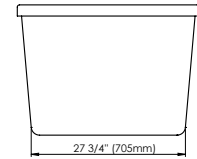

BERLIN F2 3260

59 1/2" x 32" x 23 5/8"

PRODUCT DESCRIPTION:	
Adjustable feet Transitional style Above-the-floor rough (AFR) Integrated linear overflow and drain kit included, chrome	
WATER CAPACITY:	IMMERSION:
58 gallons	14 3/4 po
BOX SIZE:	
60" x 33" x 24"	
NET WEIGHT:	GROSS WEIGHT:
86 lbs	116 lbs

24-48hrs
5 days

Bathtub only

BER3260F2

Mass-Air

BER3260F2M

Included: 12 injectors, 750W (1 1/2h.p.) Optima blower, with 300W heating element, 72" blower hose extension, and remote control.

Rouge-Air

BER3260F2A

Included: 12 micro-jets, 750W (1 1/2h.p.) Optima blower, with 300W heating element, 72" blower hose extension, and remote control.

GENERAL OPTIONS

Overflow and waste included: Chrome

Acrylic Colour: White

Standard

Bathtub drain adapter (picture below)

Gel black neck pillow

White, brushed nickel or black overflow and drain kit

MASS-AIR / ROUGE-AIR OPTIONS

Mass-Air Jet finish: White/Chrome

Standard

Others: Chrome/Chrome

96" blower hose extension

A blower hose extension is required when the blower is located more than 4' from the bathtub.

BATHTUB DRAIN ADAPTER

123Connect is a freestanding bathtub rough-in (install before tile).

- Quick, easy and clean installation.
- No access panel required.
- Allows for an installation as close to the wall as possible.

LINEAR OVERFLOW

White

Brushed nickel

Chrome

Black

CONFORMITY ATTESTATION
Bathtub Standards
cUPC
Hydromassage Standard
CAN / CSA.B45.10 / CSA.C22.2 / UL-1795

ECORESPONSABLE Certification
First manufacturer of bathroom products in North America to be certified ecoresponsible

Produits Neptune
Rouge

6835, Picard street, Saint-Hyacinthe (Québec) J2S 1H3
Phone: (450) 773-7058 - Fax: (450) 773-5063
produitsneptune.com