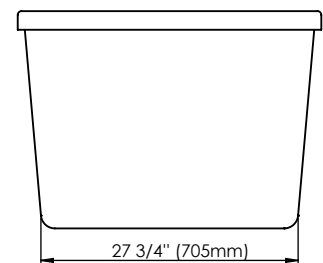

Produits Neptune
Rouge

Berlin F2 3260

Bathtub

Ajustable feet

Above-the-floor rough (AFR)

*All dimensions are approximate and subject to change without notice

Please refer to the installation guide before beginning the installation