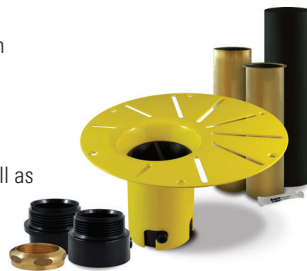

BERLIN F2 3260

59 1/2" x 32" x 23 5/8"

PRODUCT DESCRIPTION:	
Adjustable feet Transitional style Above-the-floor rough (AFR) Integrated linear overflow and drain kit included, chrome	
WATER CAPACITY:	IMMERSION:
58 gallons	14 3/4 po
BOX SIZE:	
60" x 33" x 24"	
NET WEIGHT:	GROSS WEIGHT:
86 lbs	116 lbs

Included: 12 micro-jets, 750W (1 1/2h.p.) Optima blower, with 300W heating element, 72" blower hose extension, and remote control.

GENERAL OPTIONS

Overflow and waste included: Chrome

Acrylic Colour: White

Standard

Bathtub drain adapter (picture below)

Gel black neck pillow

White, brushed nickel or black overflow and drain kit

MASS-AIR / ROUGE-AIR OPTIONS

Mass-Air Jet finish: White/Chrome

Standard

Others: Chrome/Chrome

- Quick, easy and clean installation.
- No access panel required.
- Allows for an installation as close to the wall as possible.

LINEAR OVERFLOW

White

Brushed nickel

Chrome

Black

CONFORMITY ATTESTATION
Bathtub Standards
cUPC
Hydromassage Standard
CAN / CSA.B45.10 / CSA.C22.2 / UL-1795