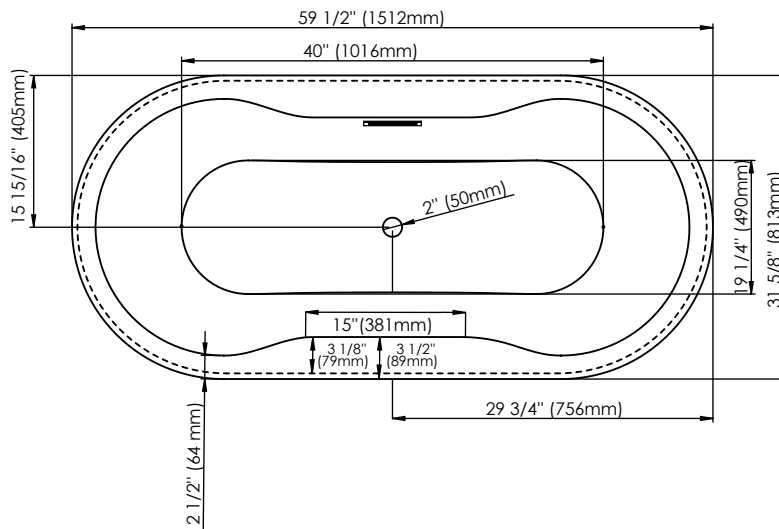

Produits Neptune
Rouge

Berlin F2 3260

Bathtub

Ajustable feet

Above-the-floor rough (AFR)

*All dimensions are approximate and subject to change without notice

Please refer to the installation guide before beginning the installation