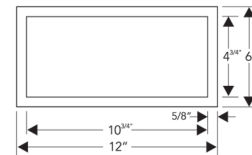

### FEATURES

- Premium 304 Grade Stainless Steel
- Flushmount Profile
- Equipped with SoundDefy™ noise concealing technology
- Sloped bottom ensures proper drainage of water.
- Y I B O N D adhesive included to tile the back of the shelf as per client's preference.
- Optional Top Mount Installation as per client's preference.
- Fillers provided to Flushmount with tiles of thicknesses 4mm, 6mm, 8mm, 10mm & 12mm
- No installation hardware required.

Model	Finish	Profile	Size(Inner)	Size(Outer)	Rim	Depth	Bottom Slope
Y-1B	Brushed	Flushmount	10 <sup>3/4</sup> x 4 <sup>3/4</sup> inches 275 x 122 mm	12 x 6 inches 305 x 152 mm	5/8 inches 15 mm	3 <sup>3/4</sup> inches 95 mm	3/16 inches 5 mm
Y-1P	Polished						
Y-1 WHT	White						
Y-1 BLK	Black						
Y-1 ORB	Oil Rubbed Bronze						
Y-1 LGR	Lime Green						
Y-1 ORNG	Orange						