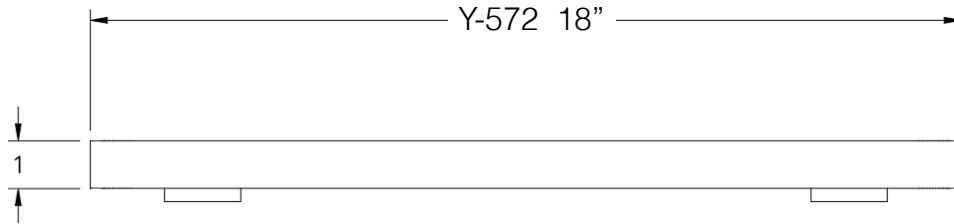

Dimensions in inches

FRONT