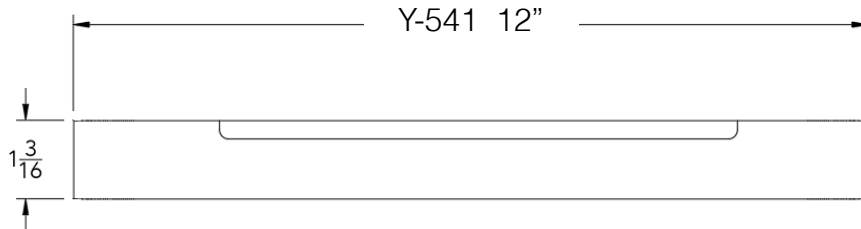

Y | S H E L F

SERIES 540

| Model | Product | Finishes |
|---------|-----------|-----------------------|
| Y-541-P | 12" Shelf | 17 Finishes Available |

| FINISHES | Polished (-P) | Brushed Bronze (-BBRZ) | Light Beige (-LTBGE) |
|----------|--------------------------|---------------------------|----------------------------|
| | Brushed (-B) | Antique Brass (-ABRS) | Grey (-GRAY) |
| | Brushed Gold (-BGLD) | Antique Copper (-ACOP) | Beige (-BEIGE) |
| | Matte Black (-BLK) | Matte White (-WHT) | Polished Gold (-PGLD) |
| | Oil Rubbed Bronze (-ORB) | Brushed Black (-BRBLK) | Polished Rose Gold (-PRGD) |
| | Brushed Brass (-BBRS) | Brushed Rose Gold (-BRGD) | |

Specified Model: _____

Finish Detail: _____

Notes: _____

Dimensions in inches

FRONT

TOP

SIDE

NOTE: Dimensions subject to change without notice.