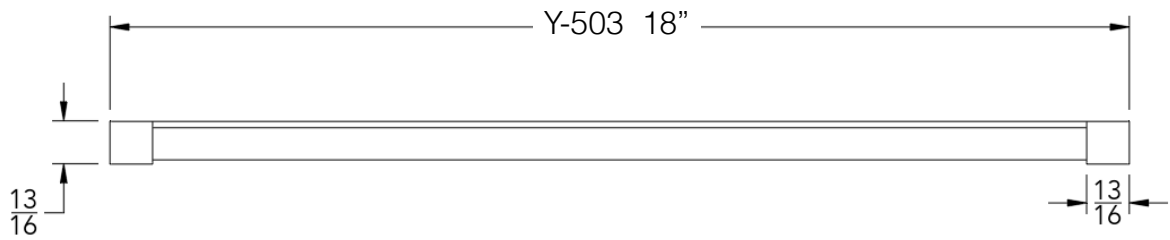

## Y | S H E L F

SERIES 500

Model	Product	Finishes
Y-503-P	18" Shelf	17 Finishes Available

FINISHES	Polished (-P)	Brushed Bronze (-BBRZ)	Light Beige (-LTBGE)
	Brushed (-B)	Antique Brass (-ABRS)	Grey (-GRAY)
	Brushed Gold (-BGLD)	Antique Copper (-ACOP)	Beige (-BEIGE)
	Matte Black (-BLK)	Matte White (-WHT)	Polished Gold (-PGLD)
	Oil Rubbed Bronze (-ORB)	Brushed Black (-BRBLK)	Polished Rose Gold (-PRGD)
	Brushed Brass (-BBRS)	Brushed Rose Gold (-BRGD)	

**Specified Model:** \_\_\_\_\_  
**Finish Detail:** \_\_\_\_\_  
**Notes:** \_\_\_\_\_

Dimensions in inches

FRONT

TOP

SIDE

NOTE: Dimensions subject to change without notice.