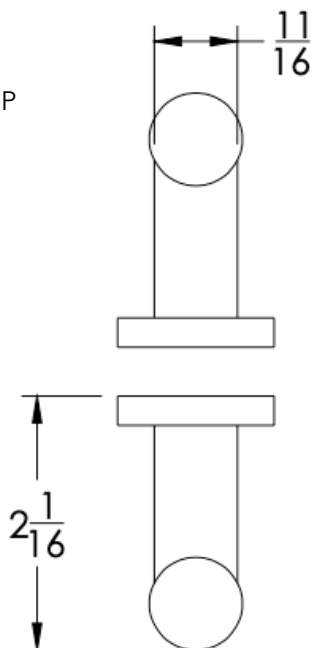

No Rosette    Medium Rosette    Large Rosette  
(Dia 1 1/4")    (Dia 1 1/2")

No Rosette	Medium Rosette (Dia 1 1/4")	Large Rosette (Dia 1 1/2")
MST-KND-NR	MST-KND-MR	MST-KND-LR

FRONT

SIDE

TOP

No Rosette    Medium Rosette (Dia 1 1/4")    Large Rosette (Dia 1 1/2")

**Installation Notes:** Center to center hole drilling dimension are same as mentioned in column. Diameter of glass hole for installation is 1/2".

Standard hardware supplied can accommodate glass thicknesses 1/4" to 1/2". Please contact us for custom hardware in case glass thickness exceeds 1/2".

Dimensions in inches

NOTE: Dimensions subject to change without notice.