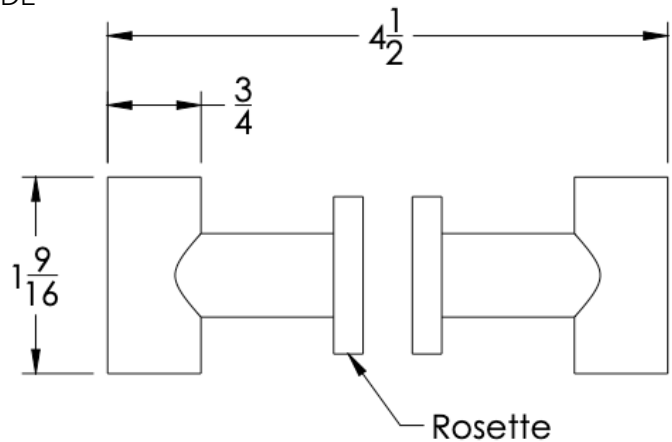

## FEATURES

- Premium 304 Grade Stainless Steel
- Solid Mount Construction
- Concealed Installation Hardware
- Solid End Cap provided for side opposite to the door for a seamless look

Double Knob shown  
with a Medium Rosette

No Rosette	Medium Rosette (Dia 1 1/4")	Large Rosette (Dia 1 1/2")
MST-KND-NR	MST-KND-MR	MST-KND-LR

FRONT

SIDE

TOP

No Rosette    Medium Rosette (Dia 1 1/4")    Large Rosette (Dia 1 1/2")

**Installation Notes:** Center to center hole drilling dimension are same as mentioned in column. Diameter of glass hole for installation is 1/2".