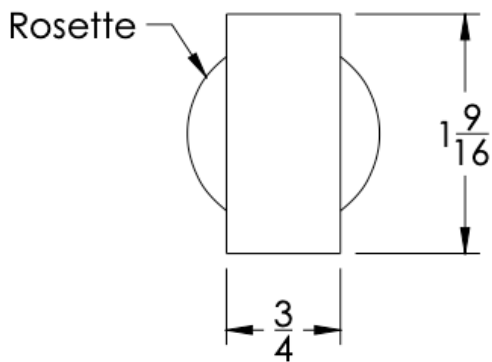

## FEATURES

- Premium 304 Grade Stainless Steel
- Solid Mount Construction
- Concealed Installation Hardware
- Solid End Cap provided for side opposite to the door for a seamless look

Double Knob shown  
with a Medium Rosette

No Rosette    Medium Rosette    Large Rosette  
(Dia 1 1/4")    (Dia 1 1/2")

No Rosette	Medium Rosette (Dia 1 1/4")	Large Rosette (Dia 1 1/2")
MST-KND-NR	MST-KND-MR	MST-KND-LR

FRONT

SIDE

TOP

No Rosette    Medium Rosette (Dia 1 1/4")    Large Rosette (Dia 1 1/2")

**Installation Notes:** Center to center hole drilling dimension are same as mentioned in column. Diameter of glass hole for installation is 1/2".