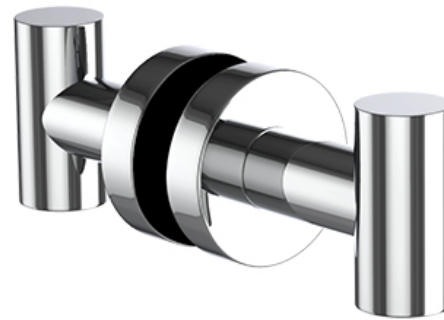

## FEATURES

- Premium 304 Grade Stainless Steel
- Solid Mount Construction
- Concealed Installation Hardware
- Solid End Cap provided for side opposite to the door for a seamless look

Double Knob shown  
with a Medium Rosette

No Rosette    Medium Rosette    Large Rosette  
(Dia 1 1/4")    (Dia 1 1/2")