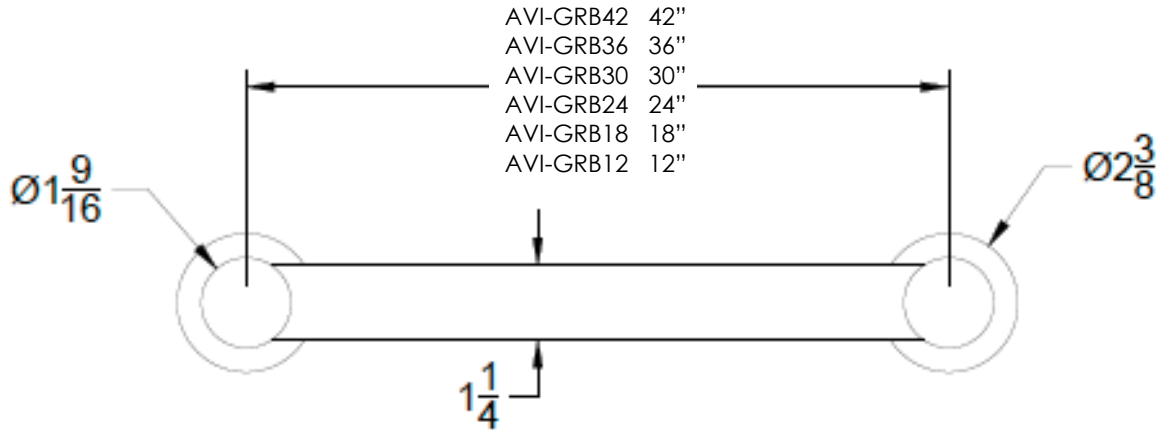

Dimensions in inches

FRONT

TOP