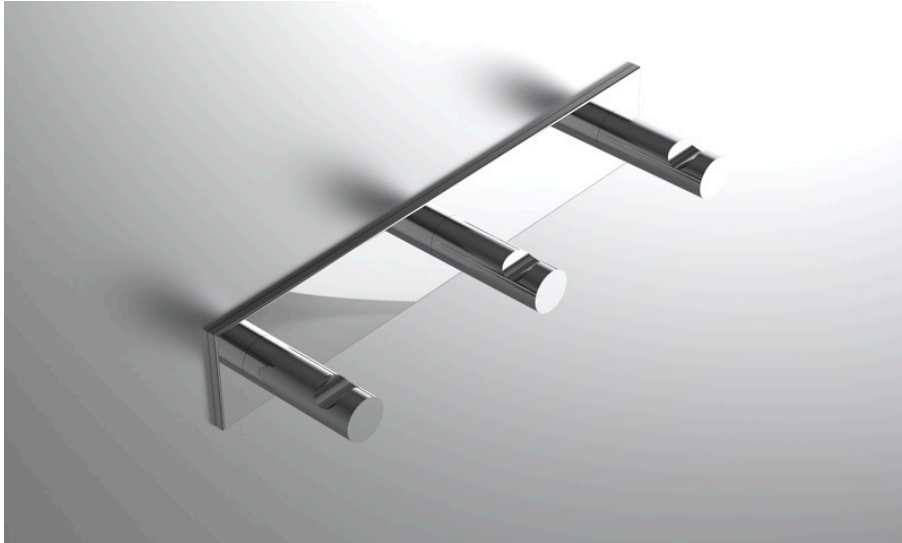

neelnox

LET
THERE
BE **DESIGN.**

FEATURES

- Premium 304 Grade Stainless Steel
- Solid Mount Construction
- Concealed Installation Hardware
- State of the art wall anchors included for installation on Dry wall or Tile

COLLECTION INSPIRE

ROBE HOOK

Model	Product	Finishes Available
INS-RHT	Robe Hook	Multiple finishes available. Over 23 finishes to choose from.

FINISHES			
Polished (-P)	Antique Copper (-ACOP)	Polished Gold (-PGLD)	
Brushed (-B)	Polished Brass (-PBRS)	Brushed Copper (-BCOP)	
Brushed Gold (-BGLD)	Matte White (-WHT)	Brushed Rose Gold (-BRGD)	
Matte Black (-BLK)	Brushed Modern Bronze (-BMBRZ)	Brushed Black (-BRBLK)	
Oil Rubbed Bronze (-ORB)	Glossy White (-GWHT)	Polished Black (-PBLK)	
Brushed Brass (-BBRS)	Polished Rose Gold (-PRGD)	Antique Nickel (-ANKL)	
Brushed Bronze (-BBRZ)	Unlacquered Brass (-UBRS)	Black Nickel (-NKBL)	
Antique Brass (-ABRS)	Polished Nickel (-PNKL)		

Dimensions in inches

FRONT

TOP

SIDE

NOTE: Dimensions subject to change without notice.