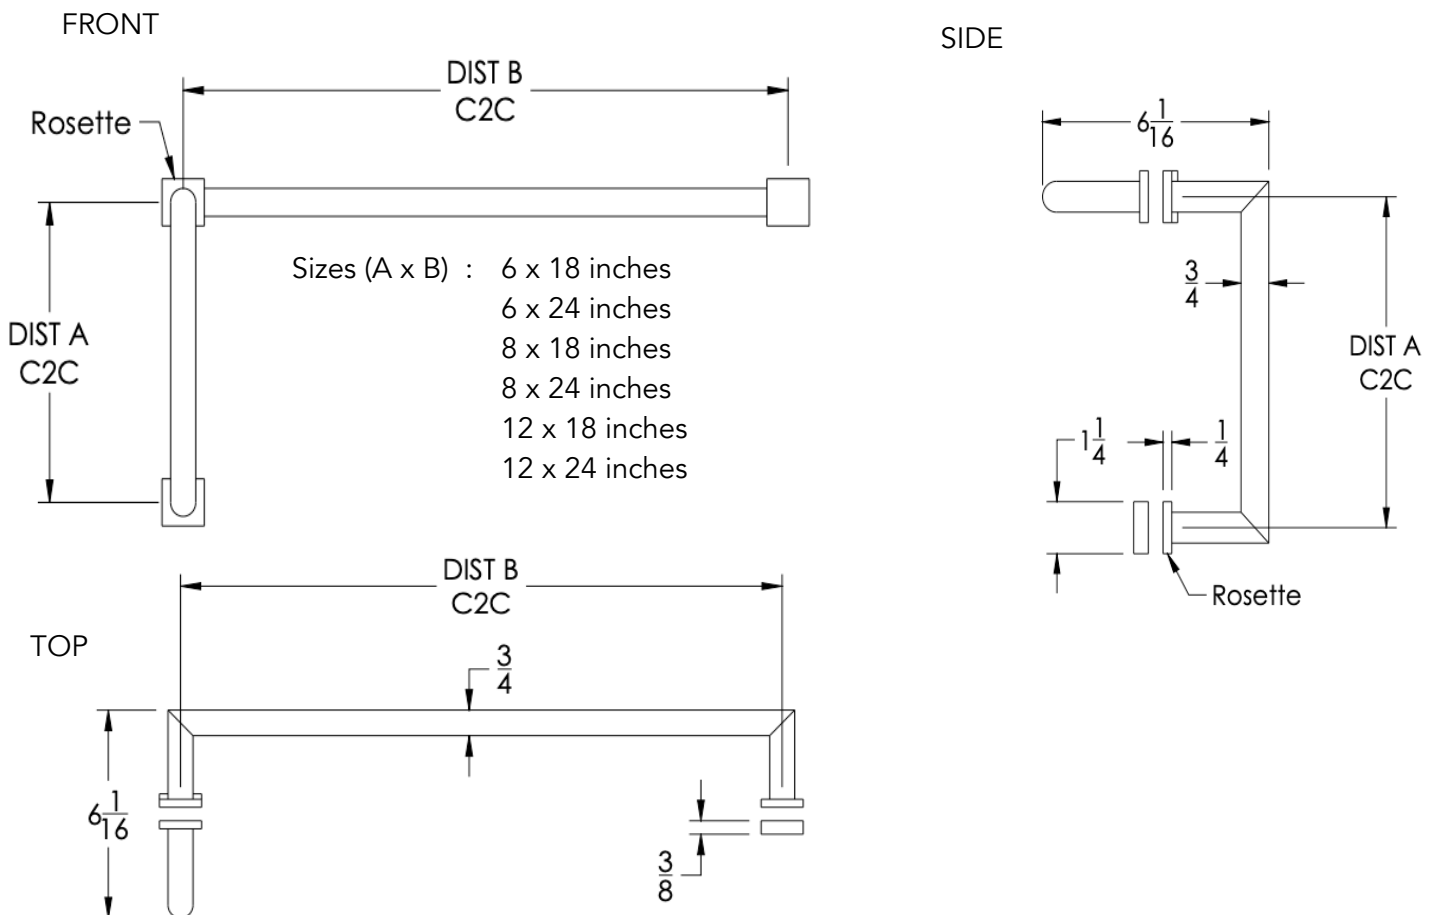

neelnox

LET
THERE
BE **DESIGN.**

FEATURES

- Premium 304 Grade Stainless Steel
- Solid Mount Construction
- Concealed Installation Hardware
- Solid End Cap provided for side opposite to the door for a seamless look

C2C 'A'	C2C 'B'	Model
6"	18"	NAV-OSD6X18-GR
6"	24"	NAV-OSD6X24-GR
8"	18"	NAV-OSD8X18-GR
8"	24"	NAV-OSD8X24-GR
12"	18"	NAV-OSD12X18-GR
12"	24"	NAV-OSD12X24-GR

Installation Notes: Center to center hole drilling dimension are same as mentioned in column. Diameter of glass hole for installation is 1/2". Standard hardware supplied can accommodate glass thicknesses 1/4" to 1/2". Please contact us for custom hardware in case glass thickness exceeds 1/2".

NOTE: Dimensions in inches. Dimensions subject to change without notice.