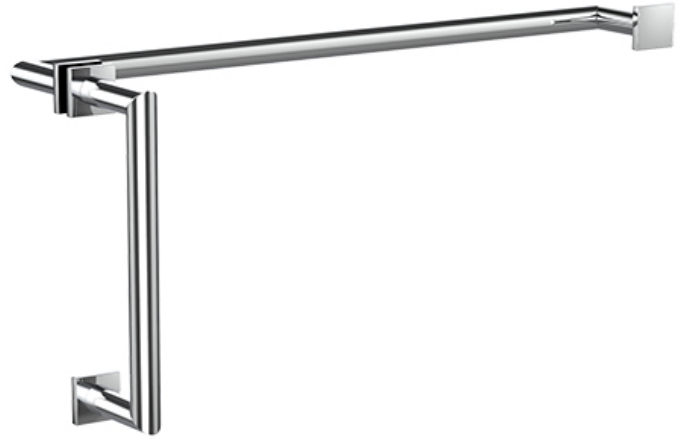

neelnox

LET
THERE
BE **DESIGN.**

FEATURES

- Premium 304 Grade Stainless Steel
- Solid Mount Construction
- Concealed Installation Hardware
- Solid End Cap provided for side opposite to the door for a seamless look

Offset Door Handle

COLLECTION NAVIGATOR

OFFSET DOOR HANDLE

Model	Product	Finishes Available
NAV-OSDXX-XX-GR	Offset Door Handle	Multiple finishes available. Over 23 finishes to choose from.

FINISHES			
	Polished (-P)	Antique Copper (-ACOP)	Polished Gold (-PGLD)
	Brushed (-B)	Polished Brass (-PBRS)	Brushed Copper (-BCOP)
	Brushed Gold (-BGLD)	Matte White (-WHT)	Brushed Rose Gold (-BRGD)
	Matte Black (-BLK)	Brushed Modern Bronze (-BMBRZ)	Brushed Black (-BRBLK)
	Oil Rubbed Bronze (-ORB)	Glossy White (-GWHT)	Polished Black (-PBLK)
	Brushed Brass (-BBRS)	Polished Rose Gold (-PRGD)	Antique Nickel (-ANKL)
	Brushed Bronze (-BBRZ)	Unlacquered Brass (-UBRS)	Black Nickel (-NKBL)
	Antique Brass (-ABRS)	Polished Nickel (-PNKL)	

C2C 'A'	C2C 'B'	Model
6"	18"	NAV-OSD6X18-GR
6"	24"	NAV-OSD6X24-GR
8"	18"	NAV-OSD8X18-GR
8"	24"	NAV-OSD8X24-GR
12"	18"	NAV-OSD12X18-GR
12"	24"	NAV-OSD12X24-GR

Installation Notes: Center to center hole drilling dimension are same as mentioned in column. Diameter of glass hole for installation is 1/2". Standard hardware supplied can accommodate glass thicknesses 1/4" to 1/2". Please contact us for custom hardware in case glass thickness exceeds 1/2".