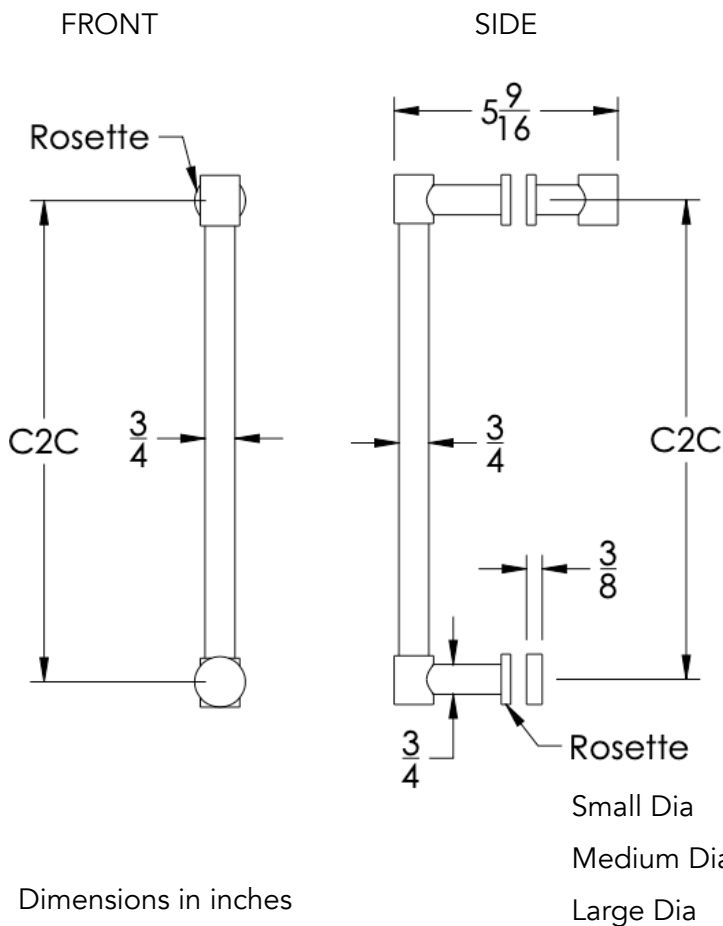

neelnox

LET
THERE
BE **DESIGN.**

FEATURES

- Premium 304 Grade Stainless Steel
- Solid Mount Construction
- Concealed Installation Hardware
- Solid End Cap provided for side opposite to the door for a seamless look

Small Rosette
(Dia 1 1/8")

Medium Rosette
(Dia 1 1/4")

Large Rosette
(Dia 1 1/2")

Single Door Handle
with Knob shown
with a medium Rosette

COLLECTION ELOQUENCE

SINGLE DOOR HANDLE WITH KNOB

Model	Product	Finishes Available
ELO-SDKN <u>XX-XX</u>	Single Door Handle With Knob	Multiple finishes available. Over 23 finishes to choose from.

C2C	Small Rosette	Medium Rosette	Large Rosette
6"	ELO-SDKN6-SR	ELO-SDKN6-MR	ELO-SDKN6-LR
8"	ELO-SDKN8-SR	ELO-SDKN8-MR	ELO-SDKN8-LR
12"	ELO-SDKN12-SR	ELO-SDKN12-MR	ELO-SDKN12-LR
18"	ELO-SDKN18-SR	ELO-SDKN18-MR	ELO-SDKN18-LR
24"	ELO-SDKN24-SR	ELO-SDKN24-MR	ELO-SDKN24-LR
30"	ELO-SDKN30-SR	ELO-SDKN30-MR	ELO-SDKN30-LR

Installation Notes: Center to center hole drilling dimension are same as mentioned in column. Diameter of glass hole for installation is 1/2".

Standard hardware supplied can accommodate glass thicknesses 1/4" to 1/2". Please contact us for custom hardware in case glass thickness exceeds 1/2".