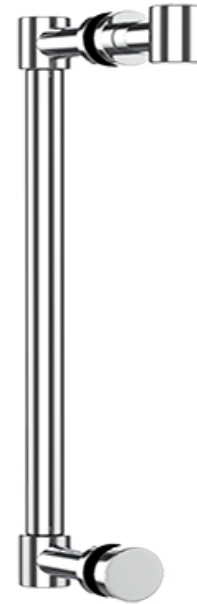

neelnox

LET
THERE
BE **DESIGN.**

FEATURES

- Premium 304 Grade Stainless Steel
- Solid Mount Construction
- Concealed Installation Hardware
- Solid End Cap provided for side opposite to the door for a seamless look

Small Rosette
(Dia 1 1/8")

Medium Rosette
(Dia 1 1/4")

Large Rosette
(Dia 1 1/2")

Single Door Handle
with Knob shown
with a medium Rosette

COLLECTION ELOQUENCE

SINGLE DOOR HANDLE WITH KNOB

Model	Product	Finishes Available
ELO-SDKN <u>XX-XX</u>	Single Door Handle With Knob	Multiple finishes available. Over 23 finishes to choose from.

C2C	Small Rosette	Medium Rosette	Large Rosette
6"	ELO-SDKN6-SR	ELO-SDKN6-MR	ELO-SDKN6-LR
8"	ELO-SDKN8-SR	ELO-SDKN8-MR	ELO-SDKN8-LR
12"	ELO-SDKN12-SR	ELO-SDKN12-MR	ELO-SDKN12-LR
18"	ELO-SDKN18-SR	ELO-SDKN18-MR	ELO-SDKN18-LR
24"	ELO-SDKN24-SR	ELO-SDKN24-MR	ELO-SDKN24-LR
30"	ELO-SDKN30-SR	ELO-SDKN30-MR	ELO-SDKN30-LR

Installation Notes: Center to center hole drilling dimension are same as mentioned in column. Diameter of glass hole for installation is 1/2".

Standard hardware supplied can accommodate glass thicknesses 1/4" to 1/2". Please contact us for custom hardware in case glass thickness exceeds 1/2".