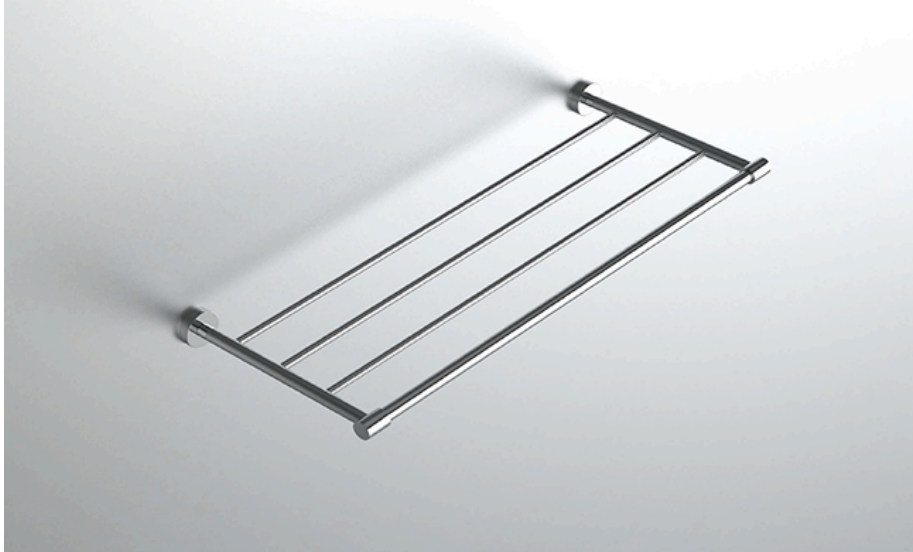

neelnox

LET
THERE
BE **DESIGN.**

FEATURES

- Premium 304 Grade Stainless Steel
- Solid Mount Construction
- Concealed Installation Hardware
- State of the art wall anchors included for installation on Dry wall or Tile

COLLECTION ENDEAVOR

TOWEL RACK

Model	Product	Finishes Available
ENV-TRK24	Towel Rack	Multiple finishes available. Over 23 finishes to choose from.

FINISHES			
	Polished (-P)	Antique Copper (-ACOP)	Polished Gold (-PGLD)
	Brushed (-B)	Polished Brass (-PBRS)	Brushed Copper (-BCOP)
	Brushed Gold (-BGLD)	Matte White (-WHT)	Brushed Rose Gold (-BRGD)
	Matte Black (-BLK)	Brushed Modern Bronze (-BMBRZ)	Brushed Black (-BRBLK)
	Oil Rubbed Bronze (-ORB)	Glossy White (-GWHT)	Polished Black (-PBLK)
	Brushed Brass (-BBRS)	Polished Rose Gold (-PRGD)	Antique Nickel (-ANKL)
	Brushed Bronze (-BBRZ)	Unlacquered Brass (-UBRS)	Black Nickel (-NKBL)
	Antique Brass (-ABRS)	Polished Nickel (-PNKL)	

Dimensions in inches

FRONT

TOP

SIDE

NOTE: Dimensions subject to change without notice.