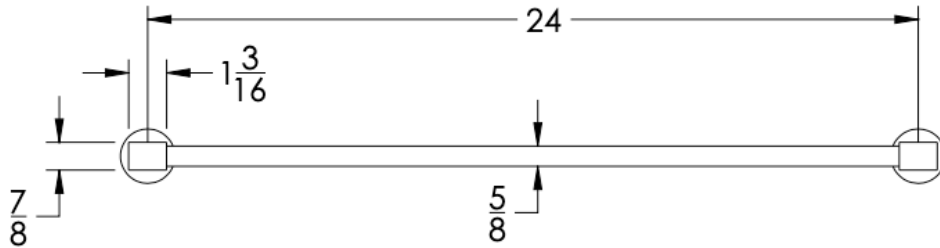

COLLECTION ENDEAVOR

TOWEL RACK

Model	Product	Finishes Available
ENV-TRK24	Towel Rack	Multiple finishes available. Over 23 finishes to choose from.

FINISHES			
	Polished (-P)	Antique Copper (-ACOP)	Polished Gold (-PGLD)
	Brushed (-B)	Polished Brass (-PBRS)	Brushed Copper (-BCOP)
	Brushed Gold (-BGLD)	Matte White (-WHT)	Brushed Rose Gold (-BRGD)
	Matte Black (-BLK)	Brushed Modern Bronze (-BMBRZ)	Brushed Black (-BRBLK)
	Oil Rubbed Bronze (-ORB)	Glossy White (-GWHT)	Polished Black (-PBLK)
	Brushed Brass (-BBRS)	Polished Rose Gold (-PRGD)	Antique Nickel (-ANKL)
	Brushed Bronze (-BBRZ)	Unlacquered Brass (-UBRS)	Black Nickel (-NKBL)
	Antique Brass (-ABRS)	Polished Nickel (-PNKL)	

Dimensions in inches

FRONT

TOP

SIDE

NOTE: Dimensions subject to change without notice.