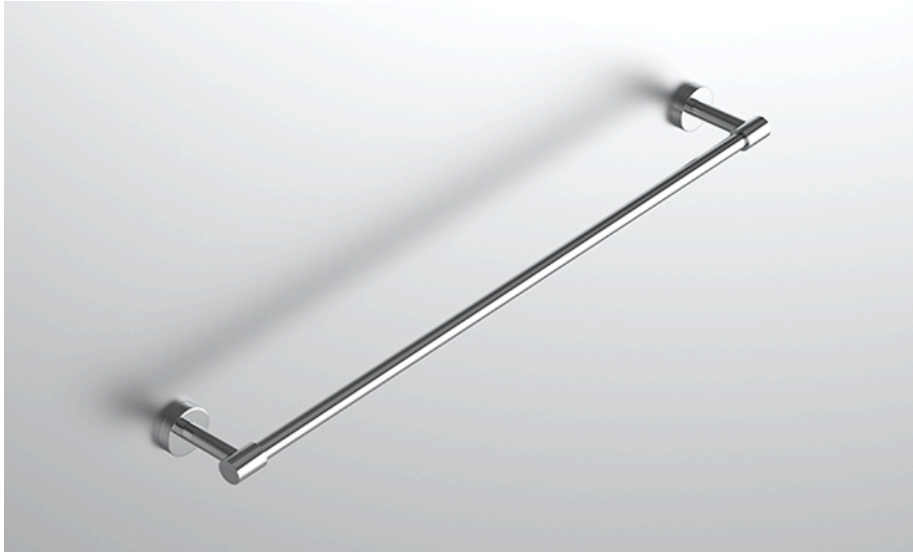

neelnox

LET
THERE
BE **DESIGN.**

FEATURES

- Premium 304 Grade Stainless Steel
- Solid Mount Construction
- Concealed Installation Hardware
- State of the art wall anchors included for installation on Dry wall or Tile

COLLECTION ENDEAVOR

TOWEL BAR

Model	Product	Finishes Available
ENV-TWB9	9" Towel Bar	Multiple finishes available. Over 23 finishes to choose from.
ENV-TWB12	12" Towel Bar	
ENV-TWB18	18" Towel Bar	
ENV-TWB24	24" Towel Bar	
ENV-TWB30	30" Towel Bar	