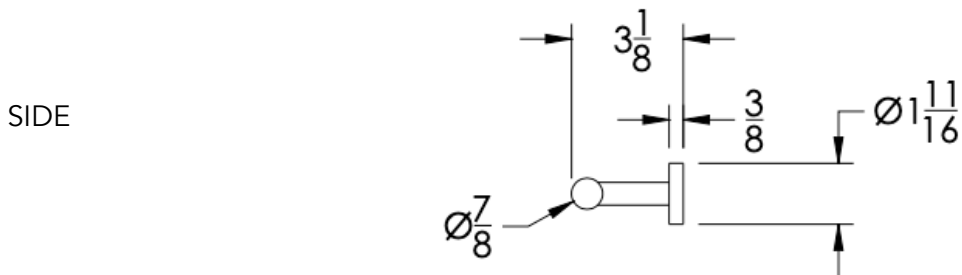

Dimension in inches

NOTE: Dimensions subject to change without notice.