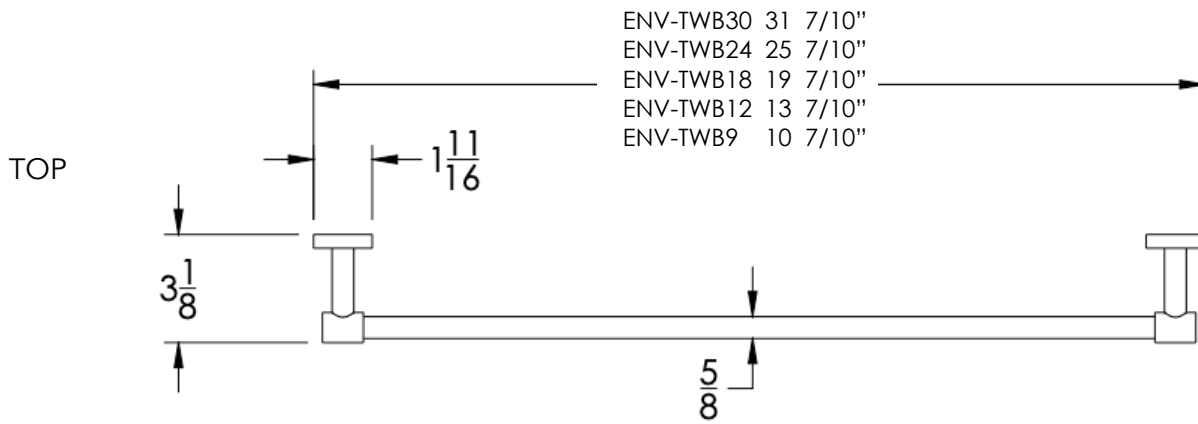

neelnox

LET
THERE
BE **DESIGN.**

FEATURES

- Premium 304 Grade Stainless Steel
- Solid Mount Construction
- Concealed Installation Hardware
- State of the art wall anchors included for installation on Dry wall or Tile

COLLECTION ENDEAVOR

TOWEL BAR

Model	Product	Finishes Available
ENV-TWB9	9" Towel Bar	Multiple finishes available. Over 23 finishes to choose from.
ENV-TWB12	12" Towel Bar	
ENV-TWB18	18" Towel Bar	
ENV-TWB24	24" Towel Bar	
ENV-TWB30	30" Towel Bar	

Dimension in inches

NOTE: Dimensions subject to change without notice.