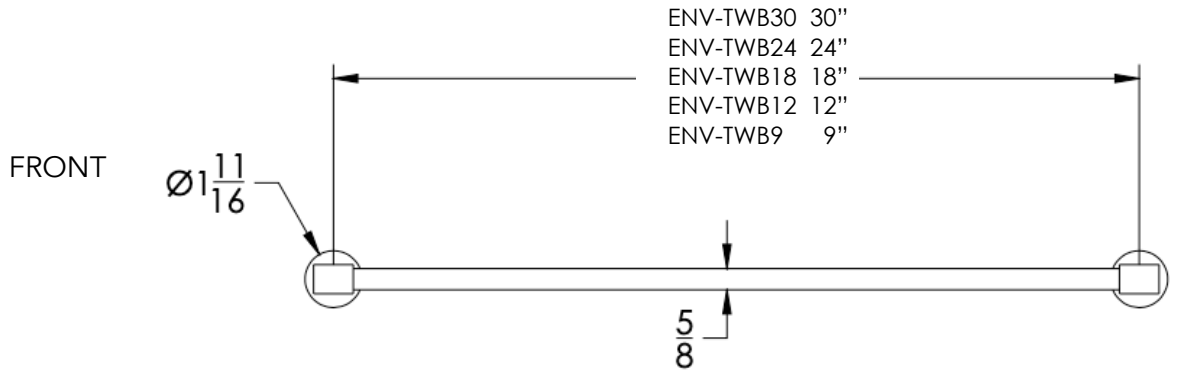

neelnox

LET
THERE
BE **DESIGN.**

FEATURES

- Premium 304 Grade Stainless Steel
- Solid Mount Construction
- Concealed Installation Hardware
- State of the art wall anchors included for installation on Dry wall or Tile

COLLECTION ENDEAVOR

TOWEL BAR

Model	Product	Finishes Available
ENV-TWB9	9" Towel Bar	Multiple finishes available. Over 23 finishes to choose from.
ENV-TWB12	12" Towel Bar	
ENV-TWB18	18" Towel Bar	
ENV-TWB24	24" Towel Bar	
ENV-TWB30	30" Towel Bar	

Dimension in inches

NOTE: Dimensions subject to change without notice.