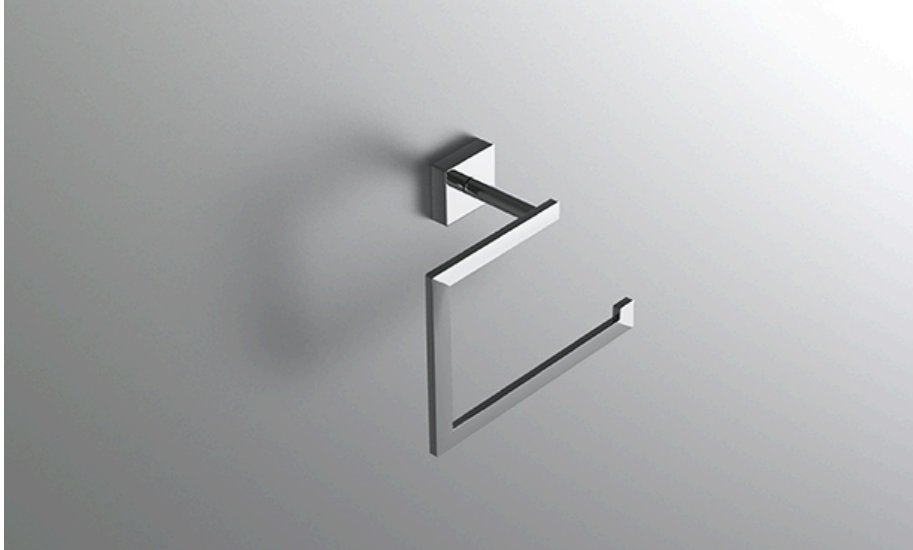

neelnox

LET
THERE
BE **DESIGN.**

FEATURES

- Premium 304 Grade Stainless Steel
- Solid Mount Construction
- Concealed Installation Hardware
- State of the art wall anchors included for installation on Dry wall or Tile

COLLECTION RHYME

TOWEL RING

Model	Product	Finishes Available
RHM-TWR1	Towel Ring	Multiple finishes available. Over 23 finishes to choose from.

FINISHES	Polished (-P)	Antique Copper (-ACOP)	Polished Gold (-PGLD)
	Brushed (-B)	Polished Brass (-PBRS)	Brushed Copper (-BCOP)
	Brushed Gold (-BGLD)	Matte White (-WHT)	Brushed Rose Gold (-BRGD)
	Matte Black (-BLK)	Brushed Modern Bronze (-BMBRZ)	Brushed Black (-BRBLK)
	Oil Rubbed Bronze (-ORB)	Glossy White (-GWHT)	Polished Black (-PBLK)
	Brushed Brass (-BBRS)	Polished Rose Gold (-PRGD)	Antique Nickel (-ANKL)
	Brushed Bronze (-BBRZ)	Unlacquered Brass (-UBRS)	Black Nickel (-NKBL)
	Antique Brass (-ABRS)	Polished Nickel (-PNKL)	

Dimensions in inches

FRONT

TOP

SIDE

NOTE: Dimensions subject to change without notice.