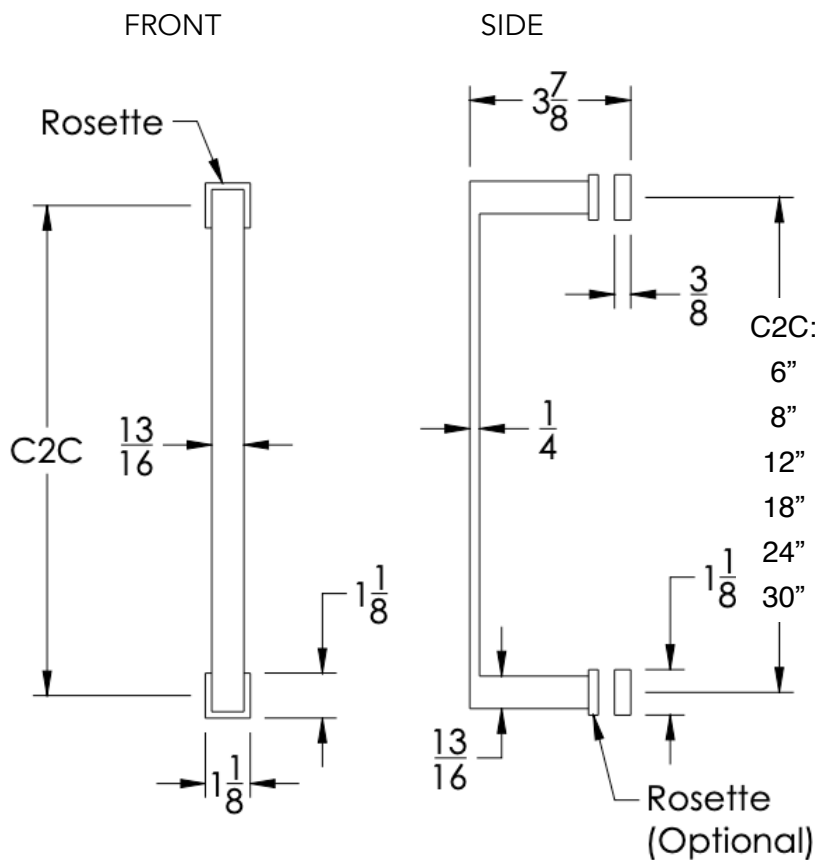

## FEATURES

- Premium 304 Grade Stainless Steel
- Solid Mount Construction
- Concealed Installation Hardware
- Solid End Cap provided for side opposite to the door for a seamless look

No Rosette

Medium Rosette

| C2C | No Rosette   | Medium Rosette |
|-----|--------------|----------------|
| 6"  | ICN-SSD6-NR  | ICN-SSD6-MR    |
| 8"  | ICN-SSD8-NR  | ICN-SSD8-MR    |
| 12" | ICN-SSD12-NR | ICN-SSD12-MR   |
| 18" | ICN-SSD18-NR | ICN-SSD18-MR   |
| 24" | ICN-SSD24-NR | ICN-SSD24-MR   |
| 30" | ICN-SSD30-NR | ICN-SSD30-MR   |

**Installation Notes:** Center to center hole drilling dimension are same as mentioned in column.  
Diameter of glass hole for installation is  $\frac{1}{2}$ ".

Standard hardware supplied can accommodate glass thicknesses  $\frac{1}{4}$ " to  $\frac{1}{2}$ ". Please contact us for custom hardware in case glass thickness exceeds  $\frac{1}{2}$ ".

No Rosette

Medium Rosette

Dimensions in inches

NOTE: Dimensions subject to change without notice.