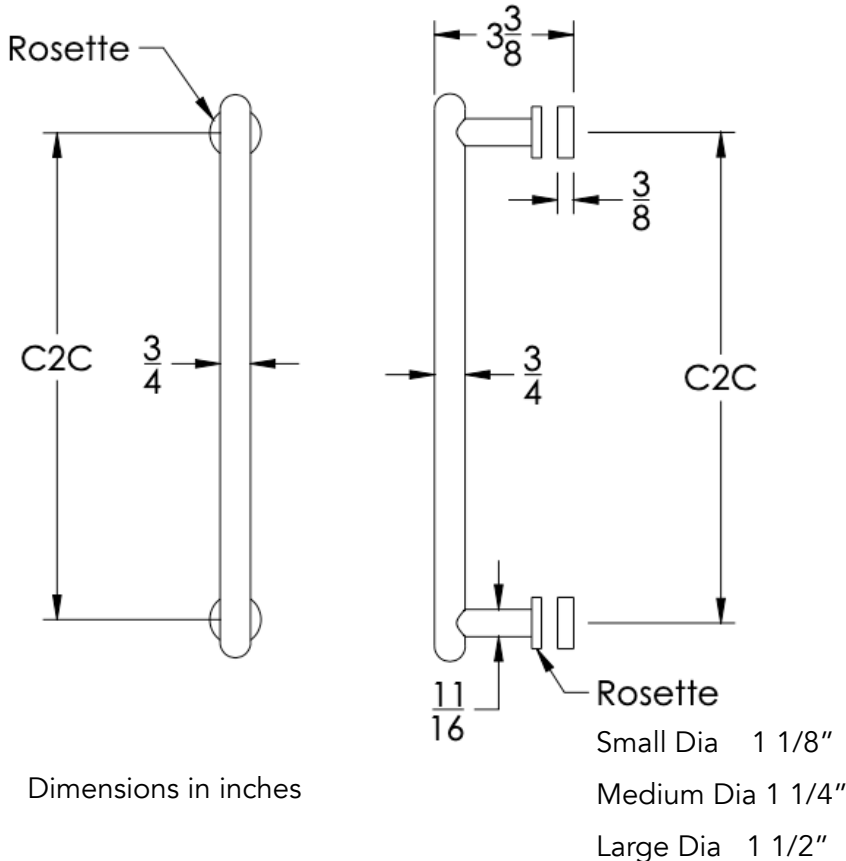

neelnox

LET
THERE
BE **DESIGN.**

FEATURES

- Premium 304 Grade Stainless Steel
- Solid Mount Construction
- Concealed Installation Hardware
- Solid End Cap provided for side opposite to the door for a seamless look

Small Rosette
(Dia 1 1/8")

Medium Rosette
(Dia 1 1/4")

Large Rosette
(Large 1 1/2")

COLLECTION AIRE

SINGLE DOOR HANDLE

Model	Product	Finishes Available
AIR-SSD <u>XX-XX</u>	Single Door Handle	Multiple finishes available. Over 23 finishes to choose from.

C2C	Small Rosette	Medium Rosette	Large Rosette
6"	AIR-SSD6-SR	AIR-SSD6-MR	AIR-SSD6-LR
8"	AIR-SSD8-SR	AIR-SSD8-MR	AIR-SSD8-LR
12"	AIR-SSD12-SR	AIR-SSD12-MR	AIR-SSD12-LR
18"	AIR-SSD18-SR	AIR-SSD18-MR	AIR-SSD18-LR
24"	AIR-SSD24-SR	AIR-SSD24-MR	AIR-SSD24-LR
30"	AIR-SSD30-SR	AIR-SSD30-MR	AIR-SSD30-LR

FRONT

SIDE

Installation Notes: Center to center hole drilling dimension are same as mentioned in column. Diameter of glass hole for installation is 1/2".

Standard hardware supplied can accommodate glass thicknesses 1/4" to 1/2". Please contact us for custom hardware in case glass thickness exceeds 1/2".