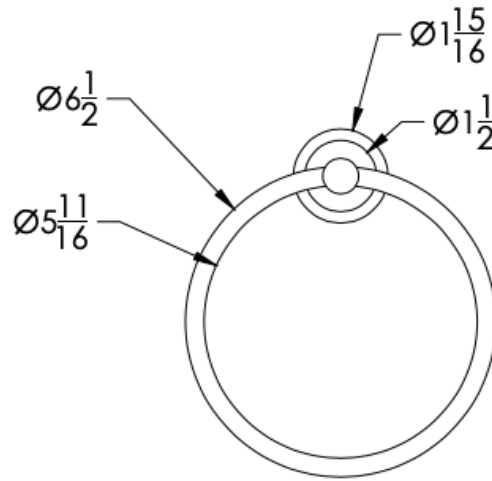

COLLECTION FORM CLASSIC

TOWEL RING

Model	Product	Finishes Available
FMC-TWR2	Towel Ring	Multiple finishes available. Over 23 finishes to choose from.

FINISHES			
	Polished (-P)	Antique Copper (-ACOP)	Polished Gold (-PGLD)
	Brushed (-B)	Polished Brass (-PBRS)	Brushed Copper (-BCOP)
	Brushed Gold (-BGLD)	Matte White (-WHT)	Brushed Rose Gold (-BRGD)
	Matte Black (-BLK)	Brushed Modern Bronze (-BMBRZ)	Brushed Black (-BRBLK)
	Oil Rubbed Bronze (-ORB)	Glossy White (-GWHT)	Polished Black (-PBLK)
	Brushed Brass (-BBRS)	Polished Rose Gold (-PRGD)	Antique Nickel (-ANKL)
	Brushed Bronze (-BBRZ)	Unlacquered Brass (-UBRS)	Black Nickel (-NKBL)
	Antique Brass (-ABRS)	Polished Nickel (-PNKL)	

Dimensions in inches

FRONT

TOP

SIDE

NOTE: Dimensions subject to change without notice.