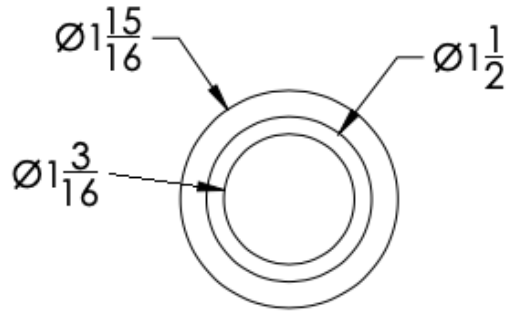

COLLECTION FORM CLASSIC

ROBE HOOK

Model	Product	Finishes Available
FMC-RHS2	Robe Hook	Multiple finishes available. Over 23 finishes to choose from.

FINISHES			
	Polished (-P)	Antique Copper (-ACOP)	Polished Gold (-PGLD)
	Brushed (-B)	Polished Brass (-PBRS)	Brushed Copper (-BCOP)
	Brushed Gold (-BGLD)	Matte White (-WHT)	Brushed Rose Gold (-BRGD)
	Matte Black (-BLK)	Brushed Modern Bronze (-BMBRZ)	Brushed Black (-BRBLK)
	Oil Rubbed Bronze (-ORB)	Glossy White (-GWHT)	Polished Black (-PBLK)
	Brushed Brass (-BBRS)	Polished Rose Gold (-PRGD)	Antique Nickel (-ANKL)
	Brushed Bronze (-BBRZ)	Unlacquered Brass (-UBRS)	Black Nickel (-NKBL)
	Antique Brass (-ABRS)	Polished Nickel (-PNKL)	

Dimensions in inches

FRONT

TOP

SIDE

NOTE: Dimensions subject to change without notice.