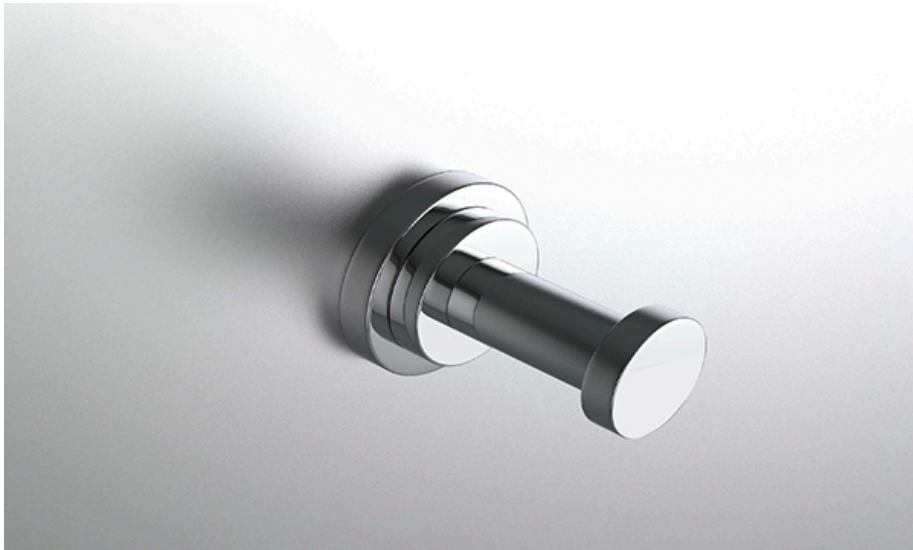

neelnox

LET
THERE
BE **DESIGN.**

FEATURES

- Premium 304 Grade Stainless Steel
- Solid Mount Construction
- Concealed Installation Hardware
- State of the art wall anchors included for installation on Dry wall or Tile

COLLECTION FORM CLASSIC

ROBE HOOK

Model	Product	Finishes Available
FMC-RHS2	Robe Hook	Multiple finishes available. Over 23 finishes to choose from.

FINISHES			
	Polished (-P)	Antique Copper (-ACOP)	Polished Gold (-PGLD)
	Brushed (-B)	Polished Brass (-PBRS)	Brushed Copper (-BCOP)
	Brushed Gold (-BGLD)	Matte White (-WHT)	Brushed Rose Gold (-BRGD)
	Matte Black (-BLK)	Brushed Modern Bronze (-BMBRZ)	Brushed Black (-BRBLK)
	Oil Rubbed Bronze (-ORB)	Glossy White (-GWHT)	Polished Black (-PBLK)
	Brushed Brass (-BBRS)	Polished Rose Gold (-PRGD)	Antique Nickel (-ANKL)
	Brushed Bronze (-BBRZ)	Unlacquered Brass (-UBRS)	Black Nickel (-NKBL)
	Antique Brass (-ABRS)	Polished Nickel (-PNKL)	